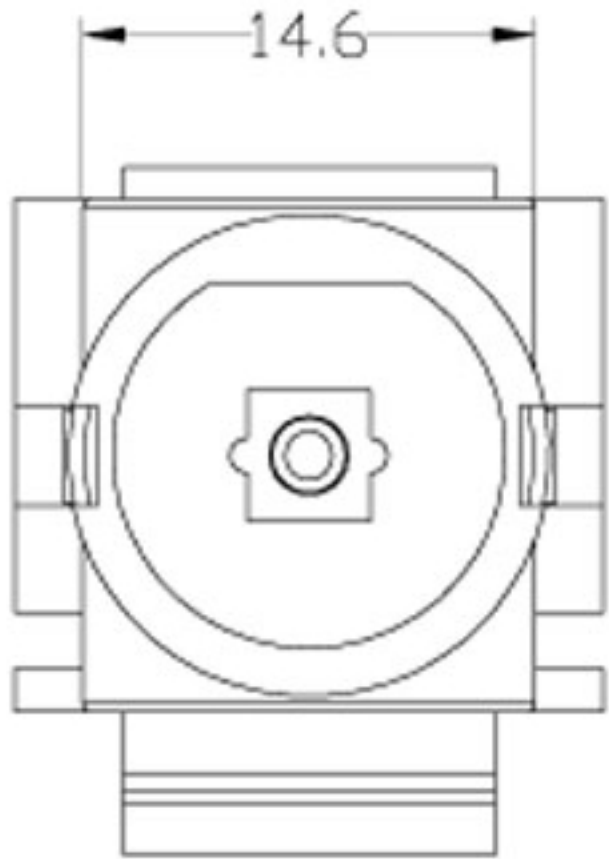

Show Me

C A B L E S

cables & connectors since 1995

OTHER TOLERANCE: ± 0.05

TOSLINK FEMALE