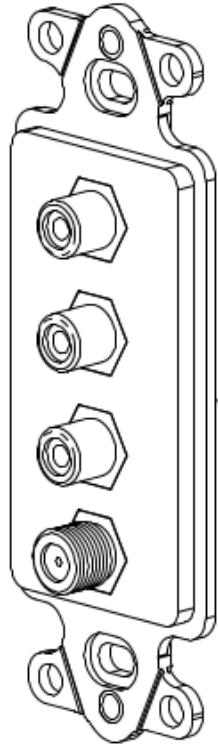

3 RCA & 1 F-Type Decorex Insert

PROTECT SELECTION

Package includes:

- A. 3 RCA & 1 F-Type Decorex Insert, 1 pc
- B. #6-32 x 3/4" Pan Head Machine Screw, 2 pcs

3 RCA & 1 F-Type Decorex Insert

Features and Benefits:

- Gold plating for optimum connection quality and exceptional performance
- Designed to be used for several types of media including audio-video, cable, satellite, or antenna input
- High definition red, green, and blue RCA component video output
- F-Type connector for coaxial video input
- Rear threaded F-Type connector for secure in-wall connections
- Ideal for home theaters and HDTV systems
- Fits standard NEMA electrical boxes
- Provides a professional finished look
- Compatible with all IC107 Decorex faceplates
- Available in ivory and white
- UL listed

NOTE: UNLESS OTHERWISE SPECIFIED

1. HOUSING:

- A. MATERIAL: ABS, UL 94V-0
- B. FINISH: GLOSSY
- C. COLOR: XX: IV-IVORY & WH-WHITE

2. RCA FEMALE-TO-F-TYPE FEMALE CONNECTOR & F-TYPE FEMALE-TO-FEMALE CONNECTOR: