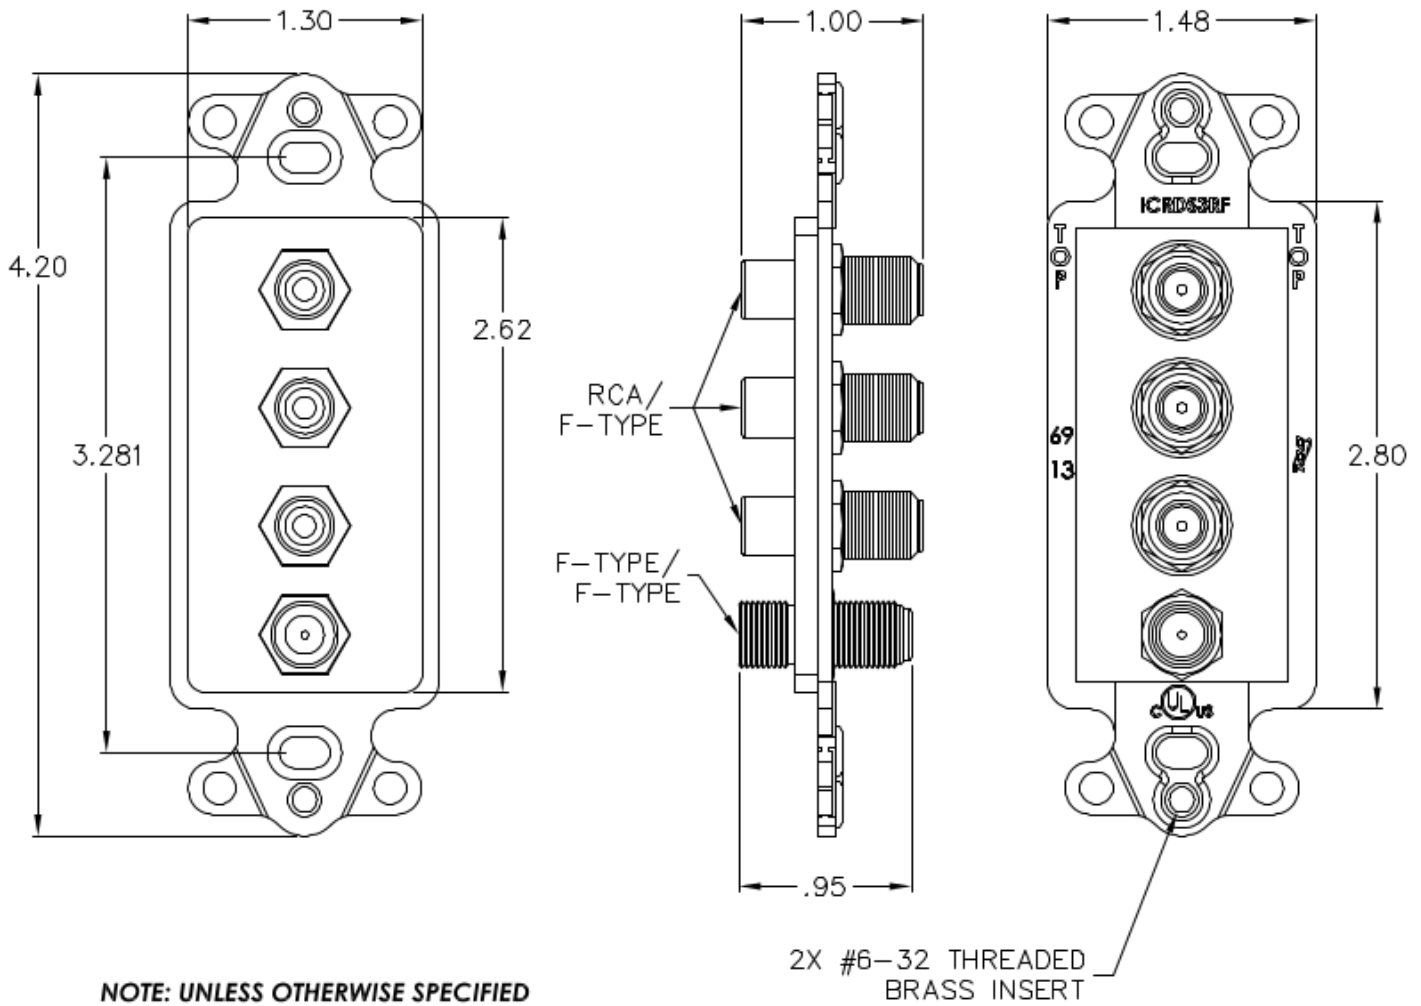

3 RCA & 1 F-Type Decorex Insert

PROTECT SELECTION

Package includes:

- A. 3 RCA & 1 F-Type Decorex Insert, 1 pc
- B. #6-32 x 3/4" Pan Head Machine Screw, 2 pcs

3 RCA & 1 F-Type Decorex Insert

Features and Benefits:

- Gold plating for optimum connection quality and exceptional performance
- Designed to be used for several types of media including audio-video, cable, satellite, or antenna input
- High definition red, green, and blue RCA component video output
- F-Type connector for coaxial video input
- Rear threaded F-Type connector for secure in-wall connections
- Ideal for home theaters and HDTV systems
- Fits standard NEMA electrical boxes
- Provides a professional finished look
- Compatible with all IC107 Decorex faceplates
- Available in ivory and white
- UL listed

NOTE: UNLESS OTHERWISE SPECIFIED

1. HOUSING:

- A. MATERIAL: ABS, UL 94V-0
- B. FINISH: GLOSSY
- C. COLOR: XX: IV-IVORY & WH-WHITE

2. RCA FEMALE-TO-F-TYPE FEMALE CONNECTOR & F-TYPE FEMALE-TO-FEMALE CONNECTOR:

- A. MATERIAL: BRONZE WITH 3 MICRON GOLD PLATING
- B. HOLDING FORCE > 80 GRAMS
- C. F-TYPE CONNECTOR THREADS: 3/8-32 UNEF-2A
- D. RCA INSULATOR COLOR: RED, GREEN, & BLUE

3. ELECTRICAL:

- A. RETURN LOSS OF -20 dB MAX
- B. FREQUENCY RANGE DC -1.5 GHZ
- C. CONTACT RESISTANCE < 10 MOHMS
- D. INSULATION RESISTANCE > 5000 MEGAOHM
- E. INSERTION LOSS < 0.3 dB