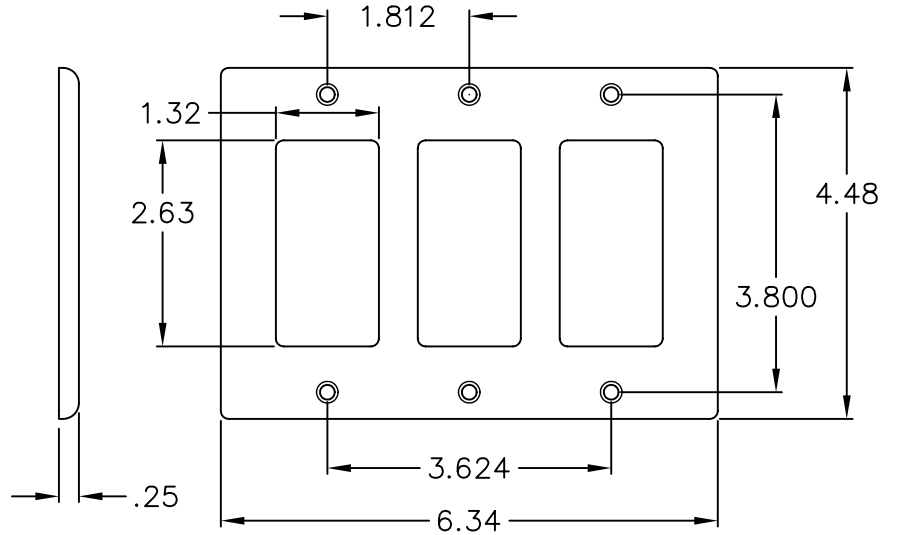

### Package includes:

- A. Triple Gang Decorex Faceplate, 1 pc
- B. #6-32 x 1/4" Oval Head, Countersink Machine Screw, 6 pcs

**NOTE: UNLESS OTHERWISE SPECIFIED**

1. MATERIAL: ABS, UL 94V-0
2. FINISH: GLOSSY
3. COLOR: XX: AL-ALMOND, BK-BLACK, IV-IVORY & WH-WHITE

UL US FILE NO. 125268

<b>FACEPLATE, DECOREX, 3-GANG</b>		 <i>PremiumProducts</i> <i>ProvenPerformance</i> <i>CompetitivePrices</i>	
ITEM NO.	IC107DFTXX		REV. A
DWG NO.	PS107DFT00		PAGE NO. 2