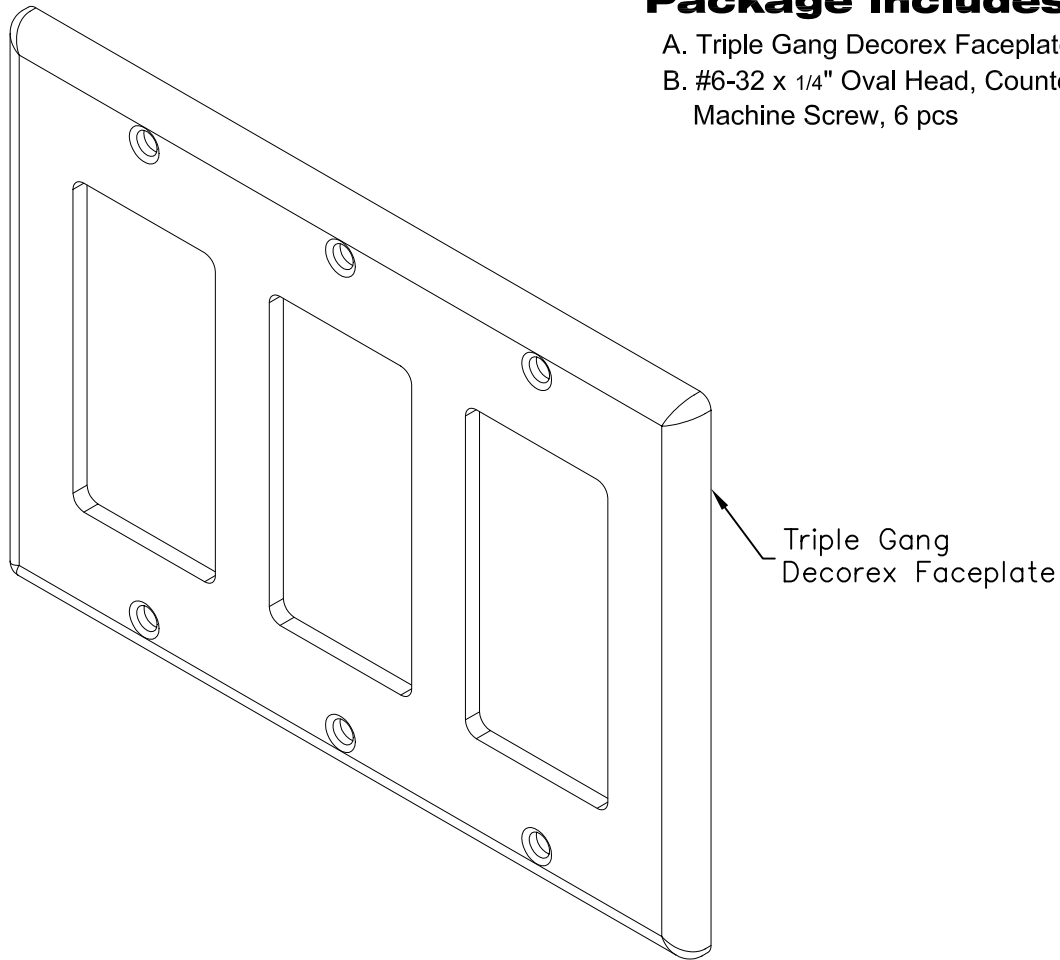

# Triple Gang Decorex Faceplate

### Package includes:

- A. Triple Gang Decorex Faceplate, 1 pc
- B. #6-32 x 1/4" Oval Head, Countersink Machine Screw, 6 pcs