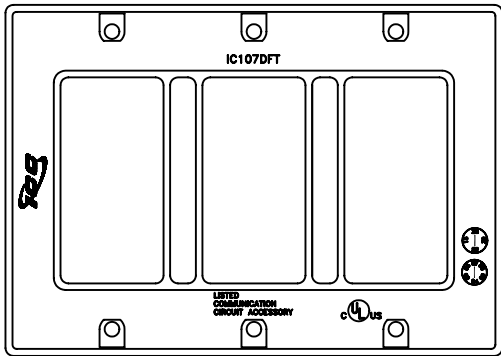

### Package includes:

- A. Triple Gang Decorex Faceplate, 1 pc
- B. #6-32 x 1/4" Oval Head, Countersink Machine Screw, 6 pcs

### Features and Benefits:

- Designed to support a multitude of high tech communication needs with contemporary styling for commercial or residential applications
- Designed for a consistent look with standard decorator style switches and outlets
- Field configurable flexibility enables customization of multimedia applications
- Accommodates all IC107, IC630, and ICRDS Decorex inserts
- Available in almond, black, ivory, and white
- UL listed

**NOTE: UNLESS OTHERWISE SPECIFIED**

1. MATERIAL: ABS, UL 94V-0
2. FINISH: GLOSSY
3. COLOR: XX: AL-ALMOND, BK-BLACK, IV-IVORY & WH-WHITE

UL US FILE NO. 125268

<b>FACEPLATE, DECOREX, 3-GANG</b>		 <i>PremiumProducts</i> <i>ProvenPerformance</i> <i>CompetitivePrices</i>	
ITEM NO.	IC107DFTXX		REV. A
DWG NO.	PS107DFT00		PAGE NO. 2