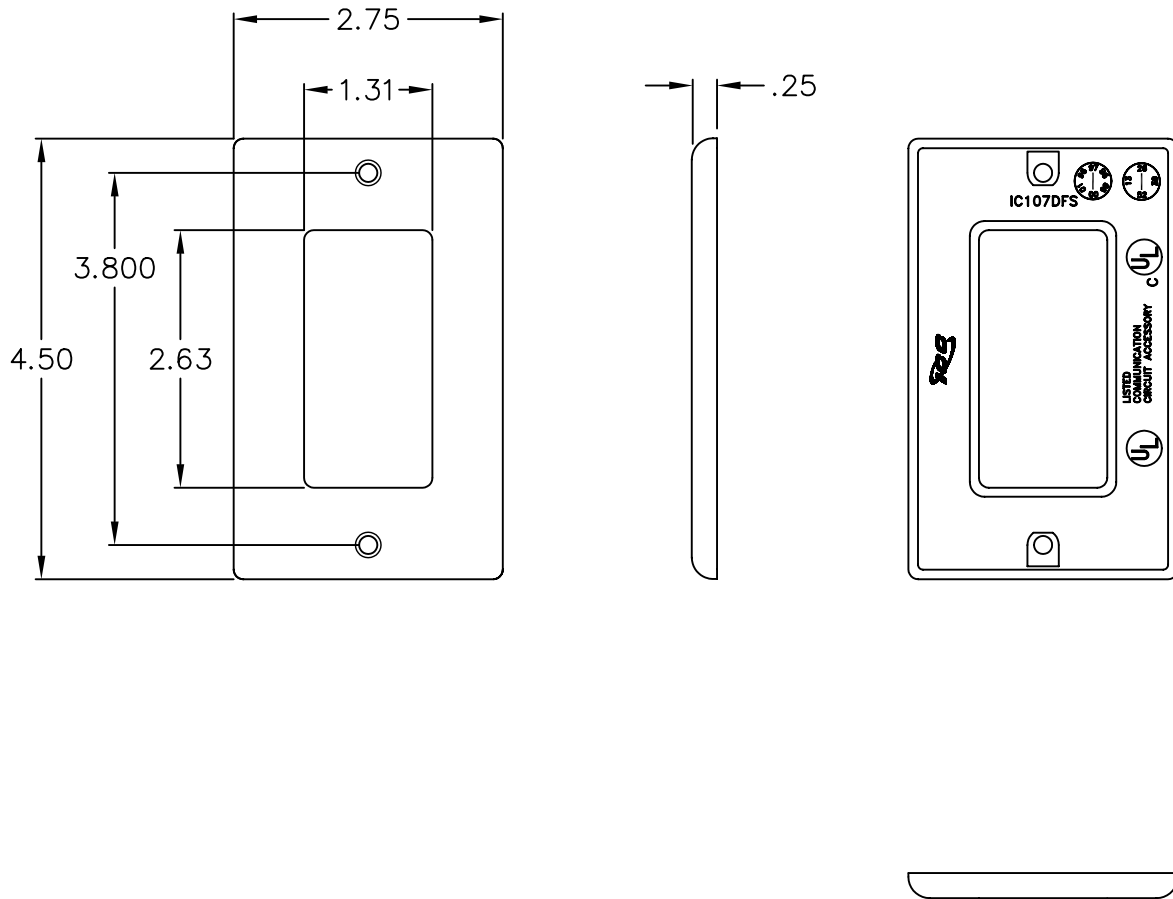

Single Gang Decorex Faceplate

PRODUCT SPECIFICATION

Package includes:

- A. Single Gang Decorex Faceplate, 1 pc
- B. #6-32 x 1/4" Oval Head, Countersink Machine Screw, 2 pcs

Single Gang Decorex Faceplate

Features and Benefits:

- Designed to support a multitude of high tech communication needs with contemporary styling for commercial or residential applications
- Designed for a consistent look with standard decorator style switches and outlets
- Field configurable flexibility enables customization of multimedia applications
- Accommodates all IC107, IC630, and ICRDS Decorex inserts
- Available in almond, black, ivory, and white
- UL listed

FACEPLATE, DECOREX, 1-GANG		 <i>PremiumProducts</i> <i>ProvenPerformance</i> <i>CompetitivePrices</i>	
ITEM NO.	IC107DFSXX	REV.	A
DWG NO.	PS107DFS00	PAGE NO.	1

CUSTOMER CARE / TECHNICAL SUPPORT * CSR@ICC.COM / 888-ASK-4-ICC (275-4422) * 14700 Alondra Blvd., La Mirada, CA 90638 * www.icc.com

NOTE: UNLESS OTHERWISE SPECIFIED

1. MATERIAL: ABS, UL 94V-0
2. FINISH: GLOSSY
3. COLOR: XX: AL-ALMOND, BK-BLACK, IV-IVORY & WH-WHITE

UL US FILE NO. 125268

FACEPLATE, DECOREX, 1-GANG		 Premium Products Proven Performance Competitive Prices	
ITEM NO.	IC107DFSXX		REV. A
DWG NO.	PS107DFS00		PAGE NO. 2