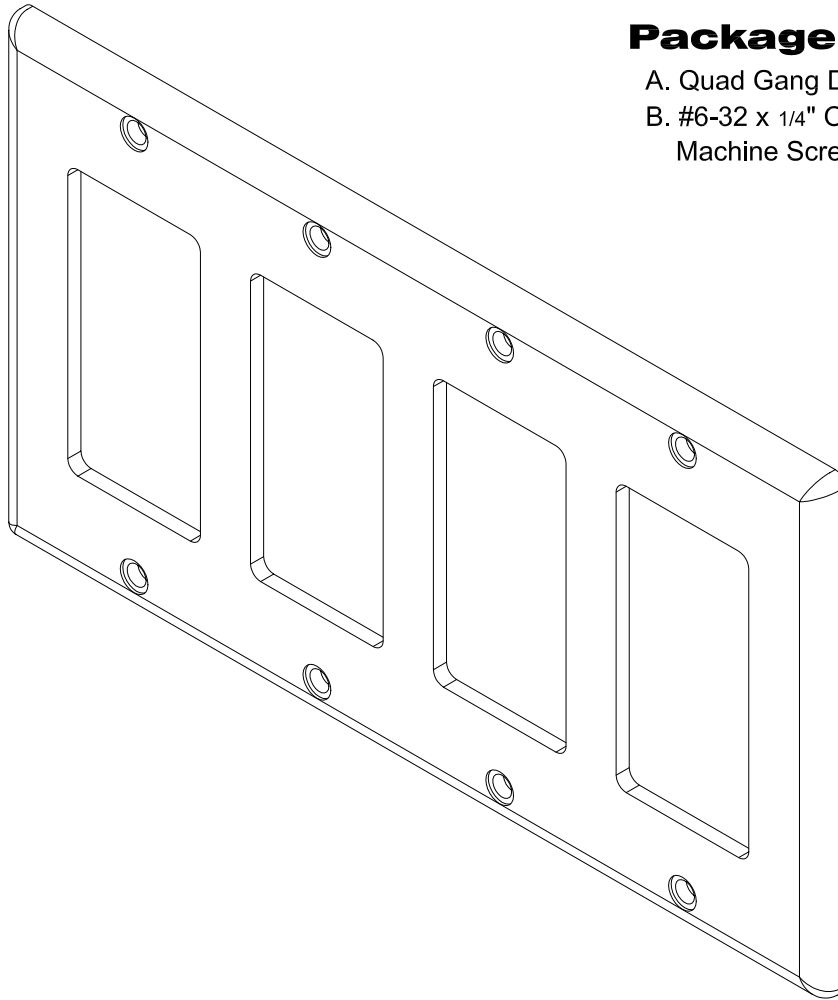

Quad Gang Decorex Faceplate

PRODUCT SPECIFICATION

Package includes:

- A. Quad Gang Decorex Faceplate, 1 pc
- B. #6-32 x 1/4" Oval Head, Countersink Machine Screw, 8 pcs

Quad Gang
Decorex Faceplate

Features and Benefits:

- Designed to support a multitude of high tech communication needs with contemporary styling for commercial or residential applications
- Designed for a consistent look with standard decorator style switches and outlets
- Field configurable flexibility enables customization of multimedia applications
- Accommodates all IC107, IC630, and ICRDS Decorex inserts
- Available in almond, black, ivory, and white
- UL listed

FACEPLATE, DECOREX, 4-GANG

ITEM NO. IC107DFQXX

REV. A

DWG NO. PS107DFQ00

PAGE NO. 1

CUSTOMER CARE / TECHNICAL SUPPORT * CSR@ICC.COM / 888-ASK-4-ICC (275-4422) * 14700 Alondra Blvd., La Mirada, CA 90638 * www.icc.com

NOTE: UNLESS OTHERWISE SPECIFIED

1. MATERIAL: ABS, UL 94V-0
2. FINISH: GLOSSY
3. COLOR: XX: AL-ALMOND, BK-BLACK, IV-IVORY & WH-WHITE

UL US FILE NO. 125268

FACEPLATE, DECOREX, 4-GANG		 <i>PremiumProducts</i> <i>ProvenPerformance</i> <i>CompetitivePrices</i>	
ITEM NO.	IC107DFQXX		REV. A
DWG NO.	PS107DFQ00		PAGE NO. 2