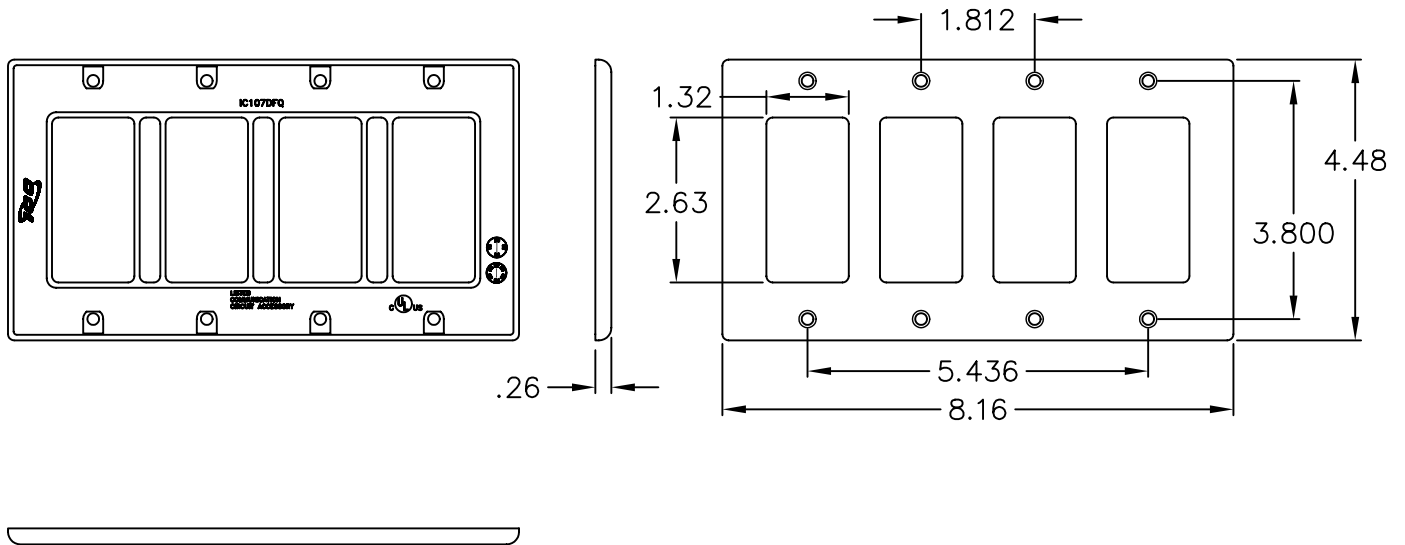

Quad Gang Decorex Faceplate

PRODUCT SPECIFICATION

Package includes:

- A. Quad Gang Decorex Faceplate, 1 pc
- B. #6-32 x 1/4" Oval Head, Countersink Machine Screw, 8 pcs

Quad Gang
Decorex Faceplate

Features and Benefits:

FACEPLATE, DECOREX, 4-GANG

ITEM NO. IC107DFQXX

REV. A

DWG NO. PS107DFQ00

PAGE NO. 1

CUSTOMER CARE / TECHNICAL SUPPORT * CSR@ICC.COM / 888-ASK-4-ICC (275-4422) * 14700 Alondra Blvd., La Mirada, CA 90638 * www.icc.com

NOTE: UNLESS OTHERWISE SPECIFIED

1. MATERIAL: ABS, UL 94V-0
2. FINISH: GLOSSY
3. COLOR: XX: AL-ALMOND, BK-BLACK, IV-IVORY & WH-WHITE

UL US FILE NO. 125268

FACEPLATE, DECOREX, 4-GANG		 <i>PremiumProducts</i> <i>ProvenPerformance</i> <i>CompetitivePrices</i>	
ITEM NO.	IC107DFQXX		REV. A
DWG NO.	PS107DFQ00		PAGE NO. 2