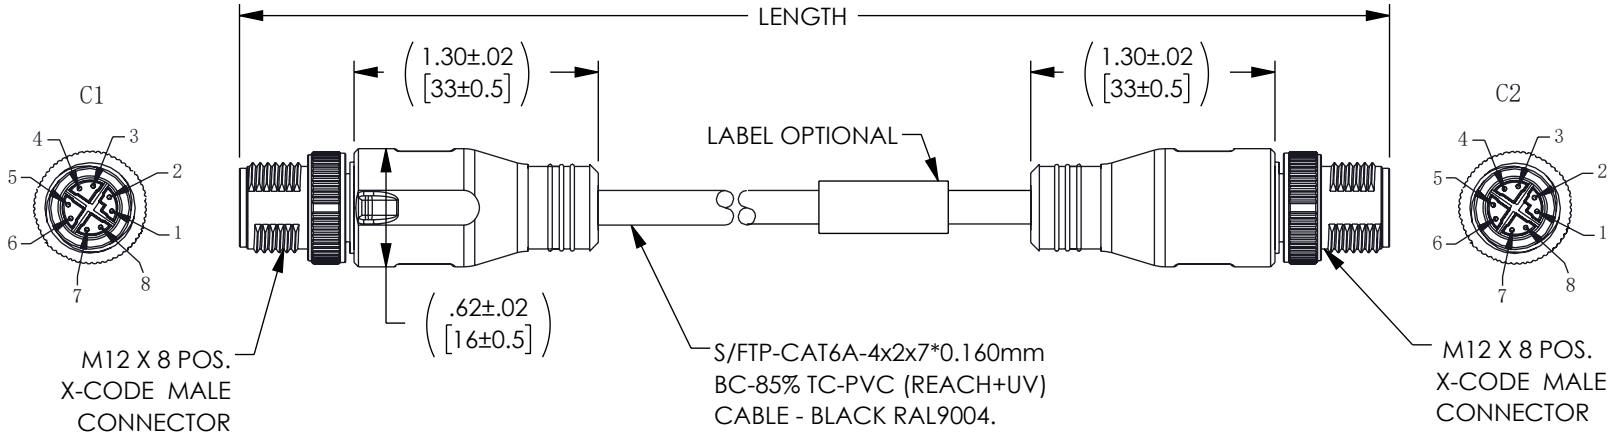

6

5

4

3

2

1

REVISION					
ZONE	REV.	DESCRIPTION	DATE	CHANGED BY	APPROVED BY
	A	INITIAL RELEASE	02/07/2023	PSRINIVAS	DGUTTADAURO

PART NUMBER	LENGTH	
	FEET	METERS
M12 X 8 SFTP-MM-3	3	0.9±.02
M12 X 8 SFTP-MM-6	6	1.8±.04
M12 X 8 SFTP-MM-10	10	3.0±.05