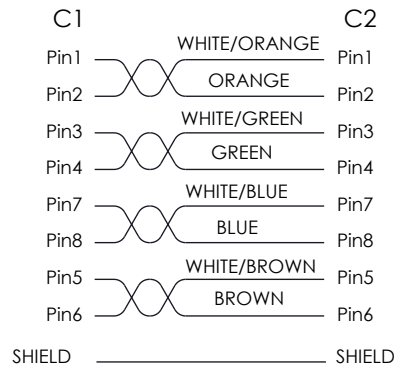

WIRING DIAGRAM

NOTE:

1. CABLE ASSEMBLIES TO BE TESTED FOR CONTINUITY.
2. CABLE ASSEMBLY SHALL BE INDIVIDUALLY PACKAGED.

REGULATORY COMPLIANCE:

EU RoHS DIRECTIVE (MOST RECENT RELEASED VERSION)

UNLESS OTHERWISE SPECIFIED LEADING DIMENSIONS ARE INCHES DIMENSIONS IN [ ] ARE MILLIMETERS

TOLERANCES:

.X = ±.2 [5]	FRACTIONS
.XX = ±.02 [.5]	± 1/32
.XXX = ±.005 [.13]	ANGLES ± 1°

CABLE LENGTH TOLERANCES:

>12 [305] = +1 [25] / -0
>12 [305] ≤ 60 [1524] = +2 [51] / -0
>60 [1524] ≤ 120 [3048] = +4 [102] / -0
>120 [3048] ≤ 300 [7620] = +6 [152] / -0
>300 [7620] = +5% / -0

an INFINITO brand

Website: www.ShowMeCables.com
Phone: 1.888.519.9505

INTERPRET ALL DIMENSIONS AND TOLERANCES PER ASME Y14.5

SCALE	SHEET
NONE	1 OF 1

DESCRIPTION

SHOWMECABLES M12 8 POSITION X-CODE CABLE, S/FTP JACKET, MALE/MALE, 6 FEET

SIZE	CAGE CODE	DRAWN BY	ITEM NO.	REV
A	3SVT8	PSRINIVAS	M12X8SFTP-MM-6	A

THE INFORMATION CONTAINED IN THIS DRAWING IS THE SOLE PROPERTY OF INFINITE ELECTRONICS, INC. ANY REPRODUCTION IN PART OR WHOLE WITHOUT THE WRITTEN PERMISSION OF INFINITE ELECTRONICS, INC. IS PROHIBITED. THESE COMMODITIES, TECHNOLOGY OR SOFTWARE WERE EXPORTED FROM THE UNITED STATES IN ACCORDANCE WITH THE EXPORT ADMINISTRATION REGULATIONS. DIVERSION CONTRARY TO U.S. LAW PROHIBITED.

6

5

4

3

2

1