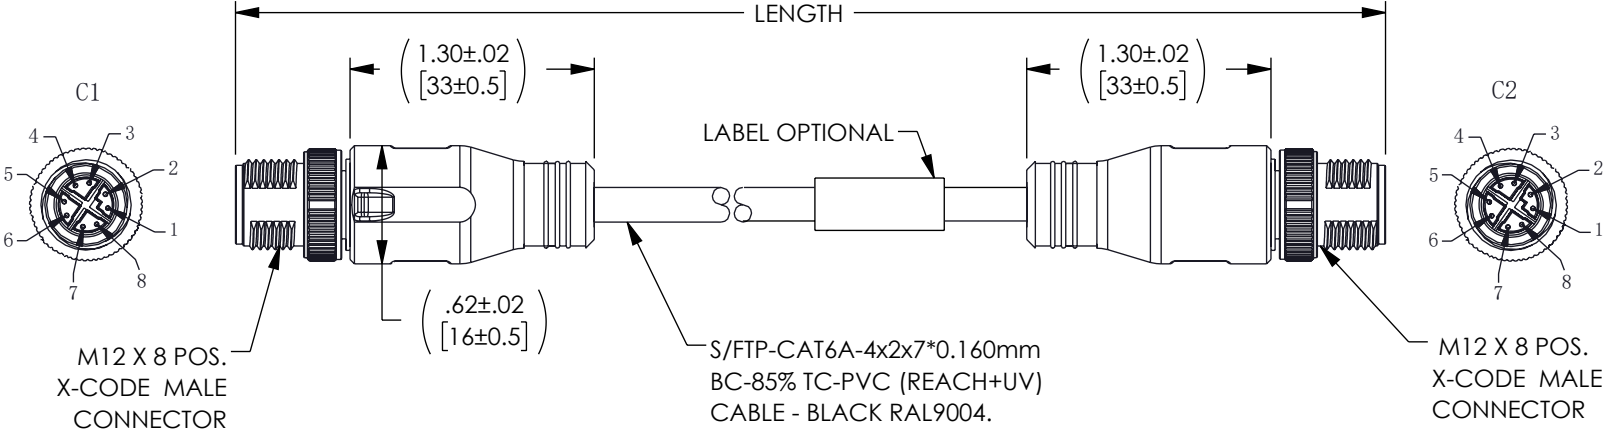

6 5 4 3 2 1

REVISION					
ZONE	REV.	DESCRIPTION	DATE	CHANGED BY	APPROVED BY
	A	INITIAL RELEASE	02/07/2023	PSRINIVAS	DGUTTADAURO

PART NUMBER	LENGTH	
	FEET	METERS
M12 X 8 SFTP-MM-3	3	0.9±.02
M12 X 8 SFTP-MM-6	6	1.8±.04
M12 X 8 SFTP-MM-10	10	3.0±.05