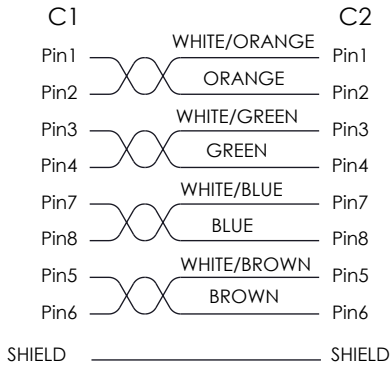

WIRING DIAGRAM

- NOTE:
- CABLE ASSEMBLIES TO BE TESTED FOR CONTINUITY.
  - CABLE ASSEMBLY SHALL BE INDIVIDUALLY PACKAGED.

REGULATORY COMPLIANCE:  
EU RoHS DIRECTIVE (MOST RECENT RELEASED VERSION)

<p>UNLESS OTHERWISE SPECIFIED LEADING DIMENSIONS ARE INCHES DIMENSIONS IN [ ] ARE MILLIMETERS</p> <p>TOLERANCES:</p> <table border="0"> <tr> <td>.X = ±.2 [5]</td> <td>FRACTIONS ± 1/32</td> </tr> <tr> <td>.XX = ±.02 [.5]</td> <td>ANGLES ± 1°</td> </tr> <tr> <td>.XXX = ±.005 [.13]</td> <td></td> </tr> </table> <p>CABLE LENGTH TOLERANCES:</p> <table border="0"> <tr> <td>&gt;12 [305] = +1 [25] / -0</td> </tr> <tr> <td>&gt;12 [305] ≤ 60 [1524] = +2 [51] / -0</td> </tr> <tr> <td>&gt;60 [1524] ≤ 120 [3048] = +4 [102] / -0</td> </tr> <tr> <td>&gt;120 [3048] ≤ 300 [7620] = +6 [152] / -0</td> </tr> <tr> <td>&gt;300 [7620] = +5% / -0</td> </tr> </table> <p>ALL DIMENSIONS ARE FOR REFERENCE ONLY AND SUBJECT TO CHANGE WITHOUT NOTICE.</p>	.X = ±.2 [5]	FRACTIONS ± 1/32	.XX = ±.02 [.5]	ANGLES ± 1°	.XXX = ±.005 [.13]		>12 [305] = +1 [25] / -0	>12 [305] ≤ 60 [1524] = +2 [51] / -0	>60 [1524] ≤ 120 [3048] = +4 [102] / -0	>120 [3048] ≤ 300 [7620] = +6 [152] / -0	>300 [7620] = +5% / -0	<p><b>Show Me</b> CABLES an INFINITO brand</p> <p>Website: <a href="http://www.ShowMeCables.com">www.ShowMeCables.com</a> Phone: 1.888.519.9505</p>	<p>INTERPRET ALL DIMENSIONS AND TOLERANCES PER ASME Y14.5</p> <table border="1"> <tr> <td>SCALE</td> <td>SHEET</td> </tr> <tr> <td>NONE</td> <td>1 OF 1</td> </tr> </table>	SCALE	SHEET	NONE	1 OF 1
	.X = ±.2 [5]	FRACTIONS ± 1/32															
.XX = ±.02 [.5]	ANGLES ± 1°																
.XXX = ±.005 [.13]																	
>12 [305] = +1 [25] / -0																	
>12 [305] ≤ 60 [1524] = +2 [51] / -0																	
>60 [1524] ≤ 120 [3048] = +4 [102] / -0																	
>120 [3048] ≤ 300 [7620] = +6 [152] / -0																	
>300 [7620] = +5% / -0																	
SCALE	SHEET																
NONE	1 OF 1																
<p>DESCRIPTION</p> <p><b>SHOWMECABLES M12 8 POSITION X-CODE CABLE, S/FTP JACKET, MALE/MALE, 10 FEET</b></p>																	
SIZE	CAGE CODE	DRAWN BY	ITEM NO.	REV													
A	3SVT8	PSRINIVAS	M12X8SFTP-MM-10	A													