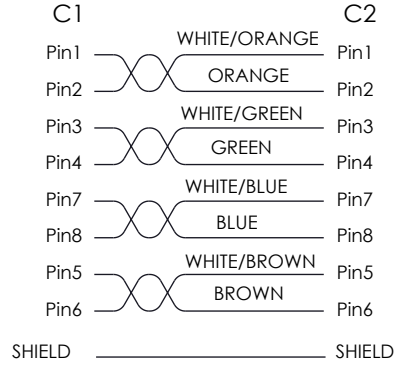

6 5 4 3 2 1

REVISION					
ZONE	REV.	DESCRIPTION	DATE	CHANGED BY	APPROVED BY
	A	INITIAL RELEASE	02/07/2023	PSRINIVAS	DGUTTADAURO

PART NUMBER	LENGTH	
	FEET	METERS
M12 X 8 SFTP-MF-3	3	0.9±.02
M12 X 8 SFTP-MF-6	6	1.8±.04
M12 X 8 SFTP-MF-10	10	3.0±.05

WIRING DIAGRAM

- NOTE:
- CABLE ASSEMBLIES TO BE TESTED FOR CONTINUITY.
  - CABLE ASSEMBLY SHALL BE INDIVIDUALLY PACKAGED.

REGULATORY COMPLIANCE:  
EU RoHS DIRECTIVE (MOST RECENT RELEASED VERSION)

UNLESS OTHERWISE SPECIFIED  
LEADING DIMENSIONS ARE INCHES  
DIMENSIONS IN [ ] ARE MILLIMETERS

TOLERANCES:

.X = ±.2 [5]	FRACTIONS
.XX = ±.02 [.5]	± 1/32
.XXX = ±.005 [.13]	ANGLES ± 1°

CABLE LENGTH TOLERANCES:

>12 [305] = +1 [25] / -0
>12 [305] ≤ 60 [1524] = +2 [51] / -0
>60 [1524] ≤ 120 [3048] = +4 [102] / -0
>120 [3048] ≤ 300 [7620] = +6 [152] / -0
>300 [7620] = +5% / -0