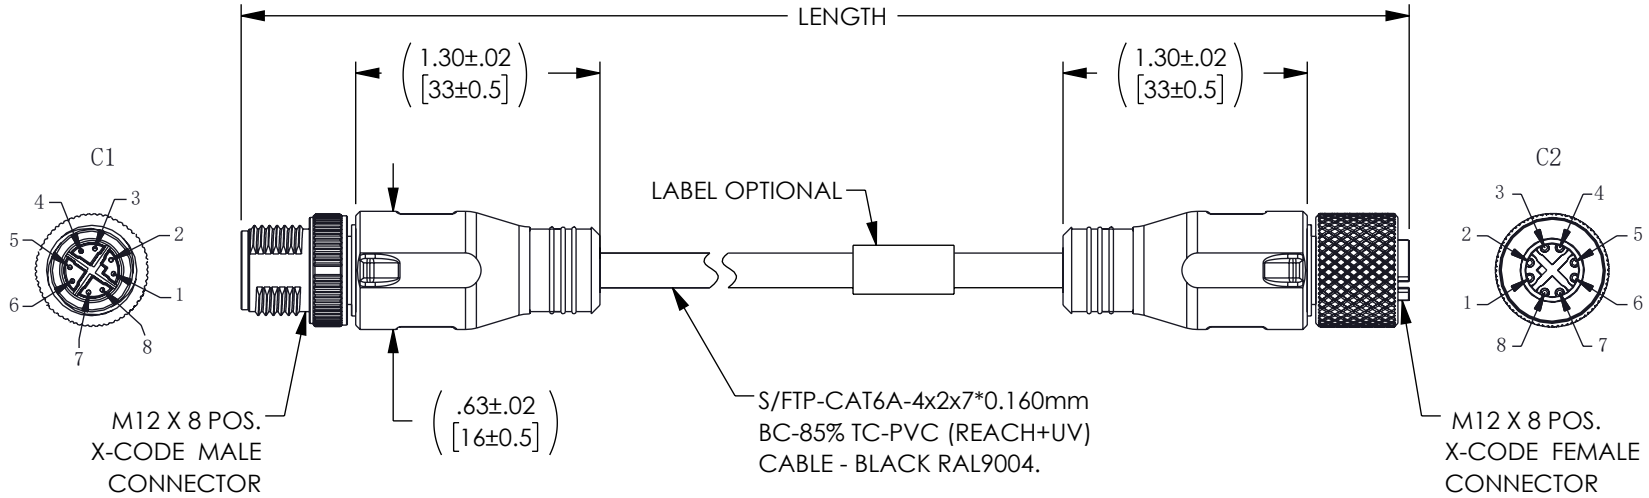

6 5 4 3 2 1

REVISION					
ZONE	REV.	DESCRIPTION	DATE	CHANGED BY	APPROVED BY
	A	INITIAL RELEASE	02/07/2023	PSRINIVAS	DGUTTADAURO

PART NUMBER	LENGTH	
	FEET	METERS
M12 X 8 SFTP-MF-3	3	0.9±.02
M12 X 8 SFTP-MF-6	6	1.8±.04
M12 X 8 SFTP-MF-10	10	3.0±.05

WIRING DIAGRAM

- NOTE:
- CABLE ASSEMBLIES TO BE TESTED FOR CONTINUITY.
  - CABLE ASSEMBLY SHALL BE INDIVIDUALLY PACKAGED.

REGULATORY COMPLIANCE:  
EU RoHS DIRECTIVE (MOST RECENT RELEASED VERSION)

UNLESS OTHERWISE SPECIFIED  
LEADING DIMENSIONS ARE INCHES  
DIMENSIONS IN [ ] ARE MILLIMETERS

TOLERANCES:

.X = ±.2 [5]	FRACTIONS
.XX = ±.02 [.5]	± 1/32
.XXX = ±.005 [.13]	ANGLES ± 1°

CABLE LENGTH TOLERANCES:

>12 [305] = +1 [25] / -0
>12 [305] ≤ 60 [1524] = +2 [51] / -0
>60 [1524] ≤ 120 [3048] = +4 [102] / -0
>120 [3048] ≤ 300 [7620] = +6 [152] / -0
>300 [7620] = +5% / -0

SCALE	SHEET
NONE	1 OF 1

DESCRIPTION

**SHOWMECABLES M12 8 POSITION X-CODE CABLE, S/FTP JACKET, MALE/FEMALE, 6 FEET**

SIZE	CAGE CODE	DRAWN BY	ITEM NO.	REV
A	3SVT8	PSRINIVAS	M12X8SFTP-MF-6	A

THE INFORMATION CONTAINED IN THIS DRAWING IS THE SOLE PROPERTY OF INFINITE ELECTRONICS, INC. ANY REPRODUCTION IN PART OR WHOLE WITHOUT THE WRITTEN PERMISSION OF INFINITE ELECTRONICS, INC. IS PROHIBITED. THESE COMMODITIES, TECHNOLOGY OR SOFTWARE WERE EXPORTED FROM THE UNITED STATES IN ACCORDANCE WITH THE EXPORT ADMINISTRATION REGULATIONS. DIVERSION CONTRARY TO U.S. LAW PROHIBITED.