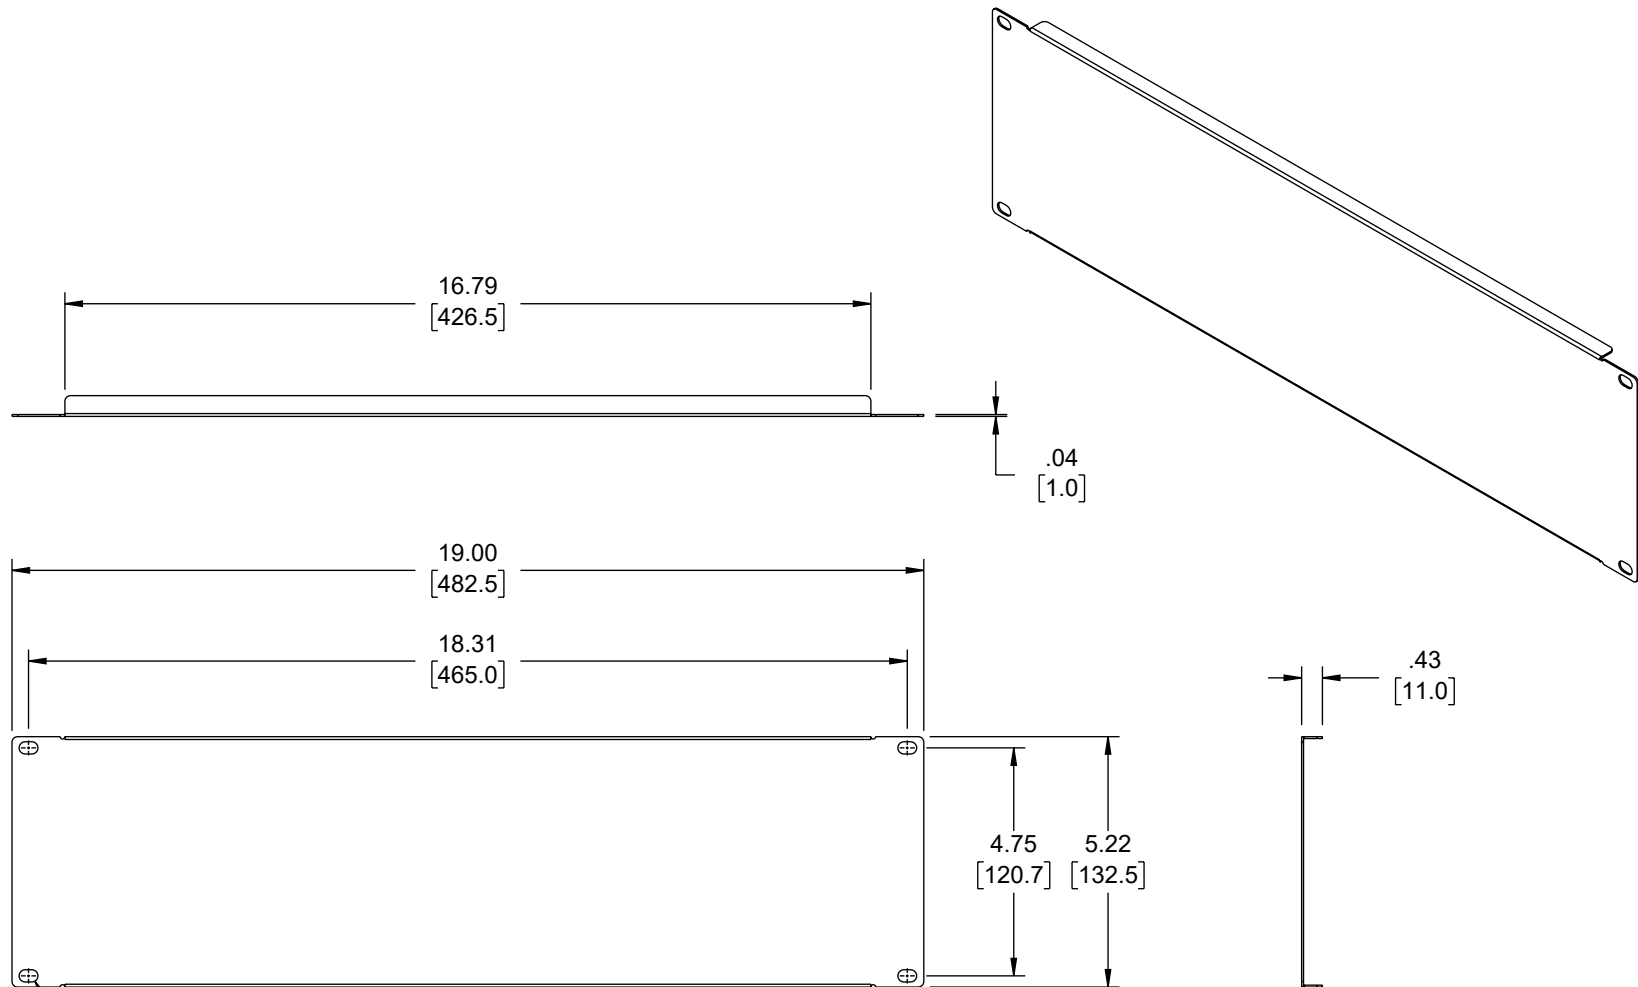

D
C
B
A

D
C
B
A

A

A

T-Rev.D1

<p>UNLESS OTHERWISE SPECIFIED, DIMENSIONS ARE IN INCHES [mm]</p> <p>OVERALL CABLE LENGTH TOLERANCE: ≤12 [305] = +1 [25] / -0 >12 [305] ≤60 [1524] = +2 [51] / -0 >60 [1524] ≤120 [3048] = +4 [102] / -0 >120 [3048] ≤300 [7620] = +6 [152] / -0 >300 [7620] = +5% / -0</p> <p>ALL OTHER DIMENSIONAL TOLERANCES: .X = ± .2 [5] FRACTIONS ± 1/32 .XX = ± .02 [5] ANGLES ± 1° .XXX = ± .005 [1.3]</p> <p>THIRD-ANGLE PROJECTION</p>	APPROVALS	DATE	<p>50 High Street, West Mill, North Andover, MA 01845 USA. Phone: 1.800.341.5266 1.978.682.6936</p>		
	DRAWN BY HBAKKE	06/23/2023			
	CHECKED BY DMAY	06/23/2023	CATEGORY	RACK ACCESSORIES	
	APPROVED BY JWASKE	06/23/2023	PRODUCT DESCRIPTION	19" Solid Blank Panel 3U - RAL9003 -Signal White	
CONFIGURATION DETAILS OF UNDIMENSIONED FEATURES MAY VARY	COLOR VARIATIONS MAY OCCUR	SIZE A	CAGE CODE 43321	ITEM NO. LC-SWM3UPNL-W	REV. A
		SCALE: NONE	CAD FILE: LC-SWM3UPNL-W_LC.SLDDRW	SHEET 1 OF 1	

8 7 6 5 4 3 2 1

8 7 6 5 4 3 2 1