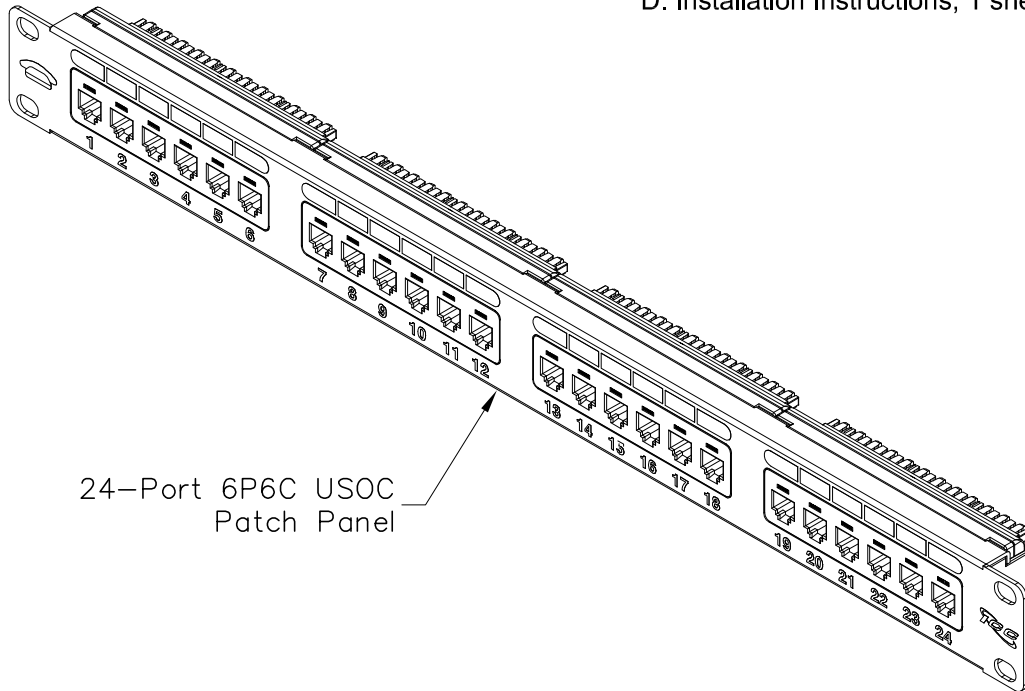

# 24-Port 6P6C USOC Patch Panel

### Package includes:

- A. 24-Port 6P6C USOC Patch Panel, 1 pc
- B. 6" Cable Tie, 5 pcs
- C. #12-24 x 5/8" Pan Head, Pilot Point Machine Screw, 4 pcs
- D. Installation Instructions, 1 sheet

24-Port 6P6C USOC Patch Panel

### Features and Benefits:

- Rack mounted 6-position 6-conductor USOC patch panel provides voice connectivity applications
- Engineered to provide 110 IDC termination reducing installation time
- Includes USOC and UTP wiring label
- Designed to fit all standard 19" racks and cabinets
- 1 rack mount space (RMS)
- Terminate with ICACSPDT00 110 punch down tool
- Installation instructions
- UL listed