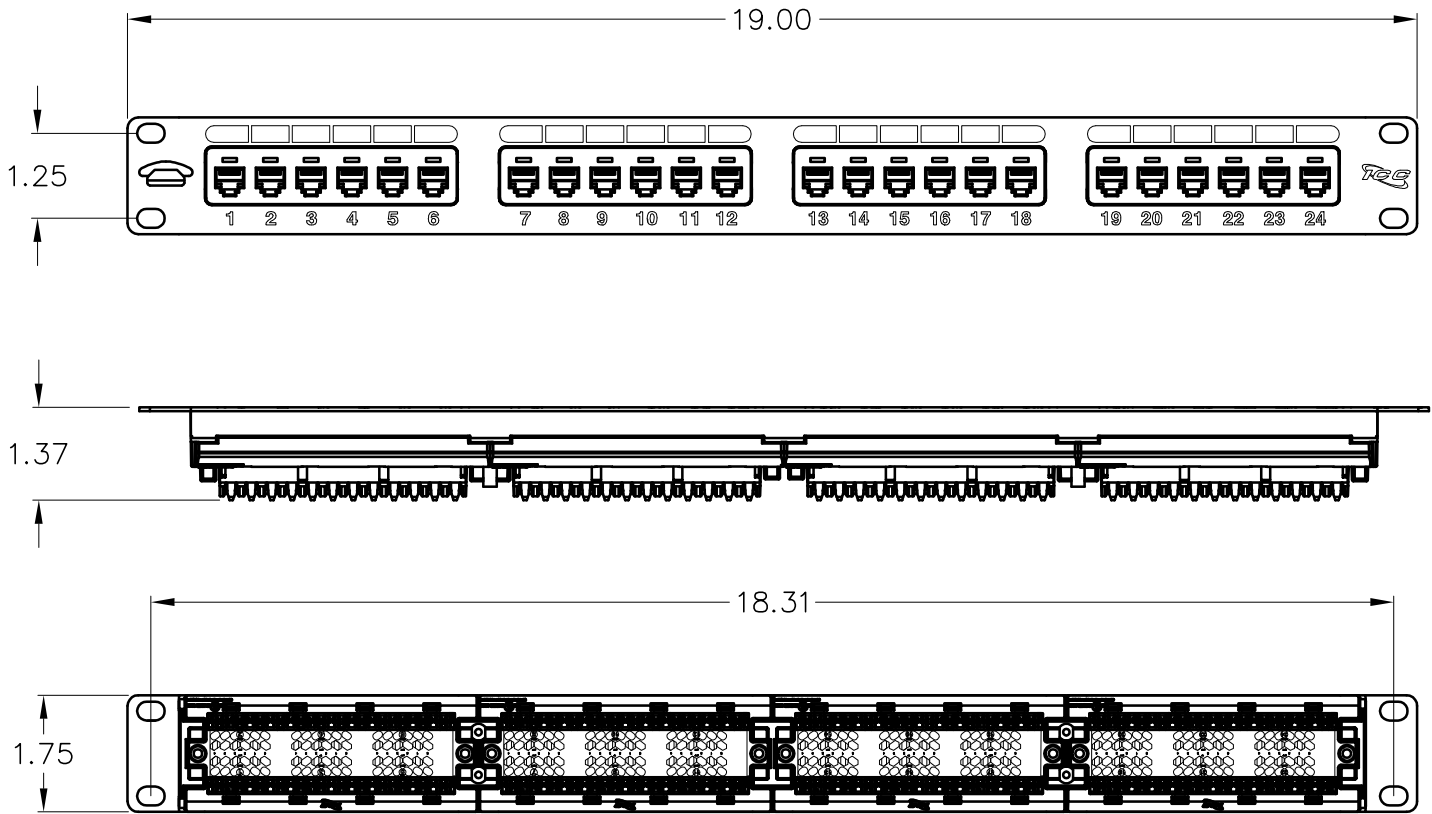

### Package includes:

- A. 24-Port 6P6C USOC Patch Panel, 1 pc
- B. 6" Cable Tie, 5 pcs
- C. #12-24 x 5/8" Pan Head, Pilot Point Machine Screw, 4 pcs
- D. Installation Instructions, 1 sheet

24-Port 6P6C USOC Patch Panel

### Features and Benefits:

- Rack mounted 6-position 6-conductor USOC patch panel provides voice connectivity applications
- Engineered to provide 110 IDC termination reducing installation time
- Includes USOC and UTP wiring label
- Designed to fit all standard 19" racks and cabinets
- 1 rack mount space (RMS)
- Terminate with ICACSPDT00 110 punch down tool
- Installation instructions
- UL listed

### PATCH PANEL, USOC, 6P6C, 24-PORT, 1 RMS

ITEM NO. ICMPP024U6  
DWG NO. PSMPP024U6

REV. C  
PAGE NO. 1

CUSTOMER CARE / TECHNICAL SUPPORT \* CSR@ICC.COM / 888-ASK-4-ICC (275-4422) \* 14700 Alondra Blvd., La Mirada, CA 90638 \* www.icc.com