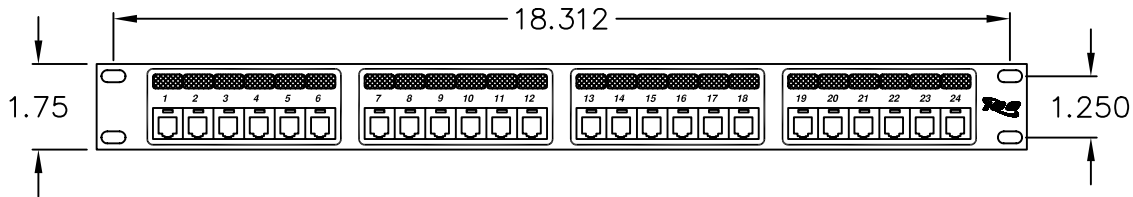

### Package includes:

- A. 24-Port 6P4C Telco Patch Panel, 1 pc
- B. #12-24 x 5/8" Pan Head, Pilot Point Machine Screw, 4 pcs
- C. Installation Instructions, 1 sheet

24-Port 6P4C Telco Patch Panel

### Features and Benefits:

- Rack mounted 6-position 4-conductor Telco patch panel provides voice connectivity applications
- Integrated with 2 male 50-pin telco connectors
- Designed to fit all standard 19" racks and cabinets
- 1 rack mount space (RMS)
- Used with ICLC2, ICLC4, and ICLC6 line cords
- Installation instructions #MSR-0261 included
- UL listed

### PATCH PANEL, TELCO, 6P4C, 24-PORT, 1 RMS

ITEM NO.	ICMPP024T4
DWG NO.	PSMPP024T4

REV.	A
PAGE NO.	1

CUSTOMER CARE / TECHNICAL SUPPORT \* CSR@ICC.COM / 888-ASK-4-ICC (275-4422) \* 14700 Alondra Blvd., La Mirada, CA 90638 \* www.icc.com