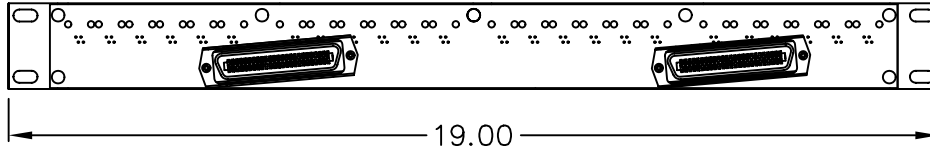

### Package includes:

- A. 24-Port 6P4C Telco Patch Panel, 1 pc
- B. #12-24 x 5/8" Pan Head, Pilot Point Machine Screw, 4 pcs
- C. Installation Instructions, 1 sheet

24-Port 6P4C Telco Patch Panel

### Features and Benefits:

- Rack mounted 6-position 4-conductor Telco patch panel provides voice connectivity applications
- Integrated with 2 male 50-pin telco connectors
- Designed to fit all standard 19" racks and cabinets
- 1 rack mount space (RMS)
- Used with ICLC2, ICLC4, and ICLC6 line cords
- Installation instructions #MSR-0261 included
- UL listed

### PATCH PANEL, TELCO, 6P4C, 24-PORT, 1 RMS

ITEM NO.	ICMPP024T4
DWG NO.	PSMPP024T4

REV.	A
PAGE NO.	1

CUSTOMER CARE / TECHNICAL SUPPORT \* CSR@ICC.COM / 888-ASK-4-ICC (275-4422) \* 14700 Alondra Blvd., La Mirada, CA 90638 \* www.icc.com