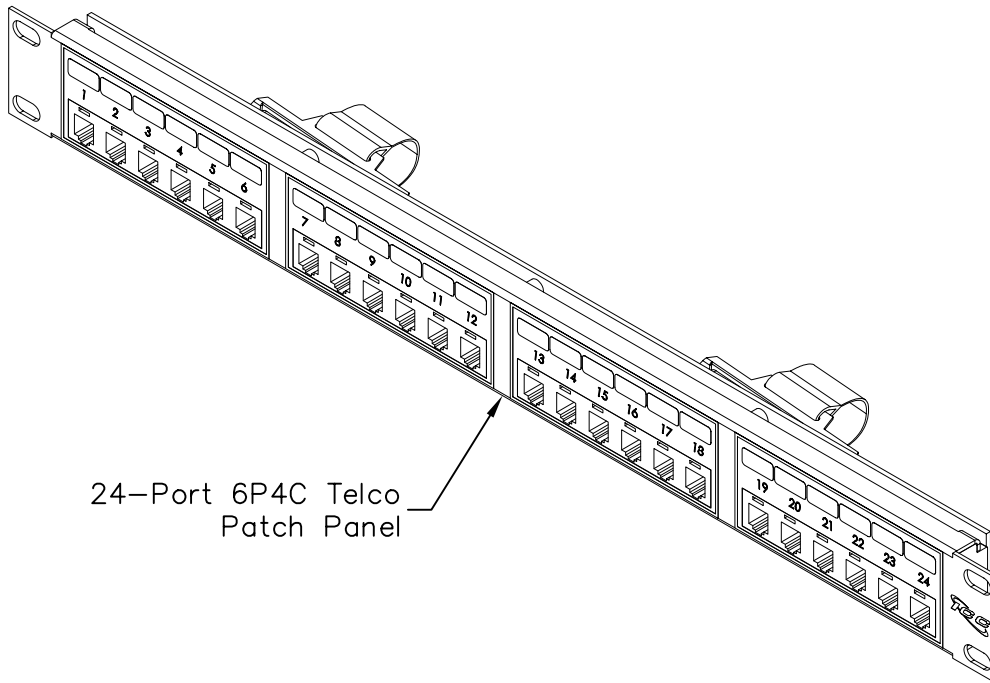

# 24-Port 6P4C Telco Patch Panel

### Package includes:

- A. 24-Port 6P4C Telco Patch Panel, 1 pc
- B. #12-24 x 5/8" Pan Head, Pilot Point Machine Screw, 4 pcs
- C. Installation Instructions, 1 sheet

24-Port 6P4C Telco Patch Panel

### Features and Benefits:

- Rack mounted 6-position 4-conductor Telco patch panel provides voice connectivity applications
- Integrated with 2 male 50-pin telco connectors
- Designed to fit all standard 19" racks and cabinets
- 1 rack mount space (RMS)
- Used with ICLC2, ICLC4, and ICLC6 line cords
- Installation instructions #MSR-0261 included
- UL listed