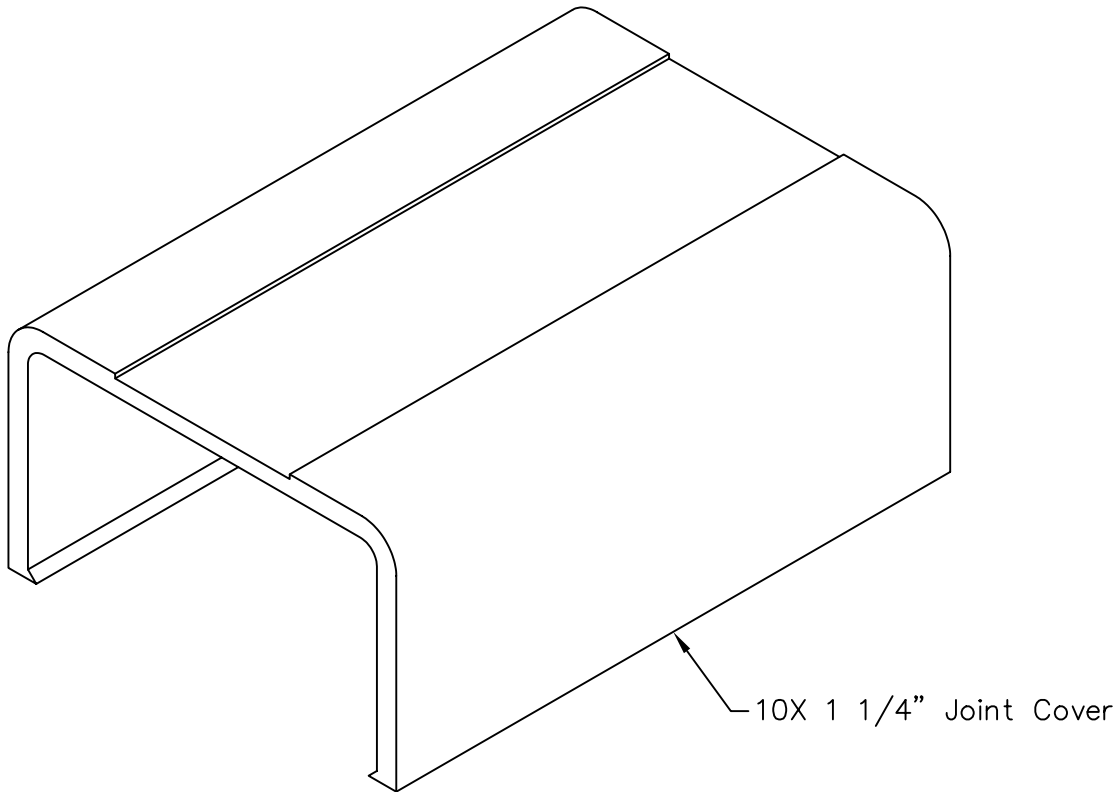

1 1/4" Joint Cover

PRODUCT SPECIFICATION

Package includes:

A. 1 1/4" Joint Cover, 10 pcs

Features and Benefits:

- Designed to attach two raceway sections
- Accommodates ICRW12SR and ICRW128R 1 1/4"W x 3/4"H raceway sections
- Available in ivory and white

JOINT COVER, 1 1/4", 10 PK		 <i>PremiumProducts</i> <i>ProvenPerformance</i> <i>CompetitivePrices</i>	
ITEM NO.	ICRW12JCXX		REV. A
DWG NO.	PSRW12JC00		PAGE NO. 1

CUSTOMER CARE / TECHNICAL SUPPORT * CSR@ICC.COM / 888-ASK-4-ICC (275-4422) * 14700 Alondra Blvd., La Mirada, CA 90638 * www.icc.com

NOTE: UNLESS OTHERWISE SPECIFIED

- 1. MATERIAL: HIGH IMPACT STYRENE
- 2. COLOR: XX: IV-IVORY & WH-WHITE

JOINT COVER, 1 1/4", 10 PK			
ITEM NO.	ICRW12JCXX		REV. A
DWG NO.	PSRW12JC00		PAGE NO. 2

CUSTOMER CARE / TECHNICAL SUPPORT * CSR@ICC.COM / 888-ASK-4-ICC (275-4422) * 14700 Alondra Blvd., La Mirada, CA 90638 * www.icc.com