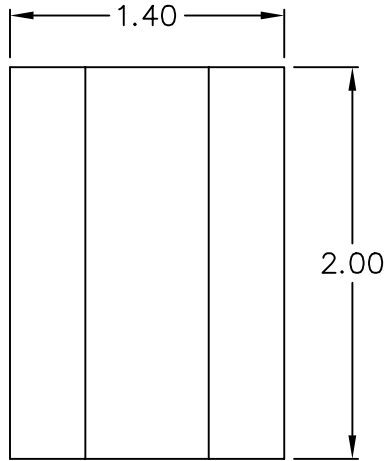

1 1/4" Joint Cover

PRODUCT SPECIFICATION

Package includes:

A. 1 1/4" Joint Cover, 10 pcs

Features and Benefits:

- Designed to attach two raceway sections
- Accommodates ICRW12SR and ICRW128R 1 1/4"W x 3/4"H raceway sections
- Available in ivory and white

JOINT COVER, 1 1/4", 10 PK		 <i>PremiumProducts</i> <i>ProvenPerformance</i> <i>CompetitivePrices</i>	
ITEM NO.	ICRW12JCXX		REV. A
DWG NO.	PSRW12JC00		PAGE NO. 1

CUSTOMER CARE / TECHNICAL SUPPORT * CSR@ICC.COM / 888-ASK-4-ICC (275-4422) * 14700 Alondra Blvd., La Mirada, CA 90638 * www.icc.com

NOTE: UNLESS OTHERWISE SPECIFIED

- 1. MATERIAL: HIGH IMPACT STYRENE
- 2. COLOR: XX: IV-IVORY & WH-WHITE

JOINT COVER, 1 1/4", 10 PK			
ITEM NO.	ICRW12JCXX		REV. A
DWG NO.	PSRW12JC00		PAGE NO. 2

CUSTOMER CARE / TECHNICAL SUPPORT * CSR@ICC.COM / 888-ASK-4-ICC (275-4422) * 14700 Alondra Blvd., La Mirada, CA 90638 * www.icc.com