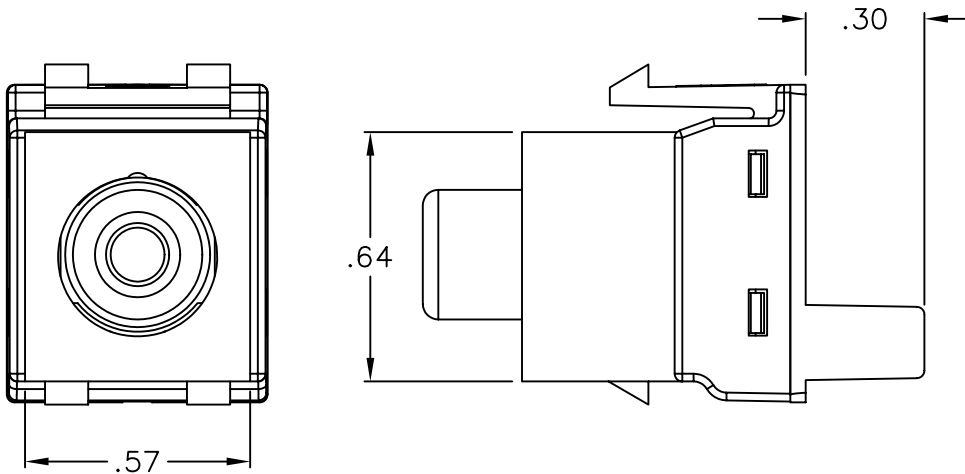

### MODULE, RCA IDC

ITEM NO.	IC107Z8GXX
DWG NO.	PS10708G00

REV.	B
------	---

PAGE NO.	1
----------	---

CUSTOMER CARE / TECHNICAL SUPPORT \* CSR@ICC.COM / 888-ASK-4-ICC (275-4422) \* 14700 Alondra Blvd., La Mirada, CA 90638 www.icc.com