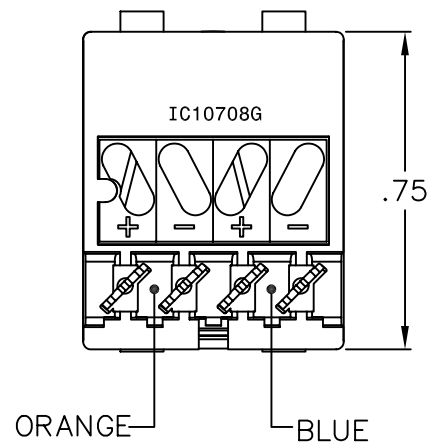

### Package includes:

- A. RCA Female-to-IDC Module, 1 pc
- B. Installation Instructions, 1 sheet

RCA Female-to-IDC Module

### MODULE, RCA IDC

ITEM NO.	IC107Z8GXX
DWG NO.	PS10708G00

REV.	B
------	---

PAGE NO.	1
----------	---

CUSTOMER CARE / TECHNICAL SUPPORT \* CSR@ICC.COM / 888-ASK-4-ICC (275-4422) \* 14700 Alondra Blvd., La Mirada, CA 90638 www.icc.com