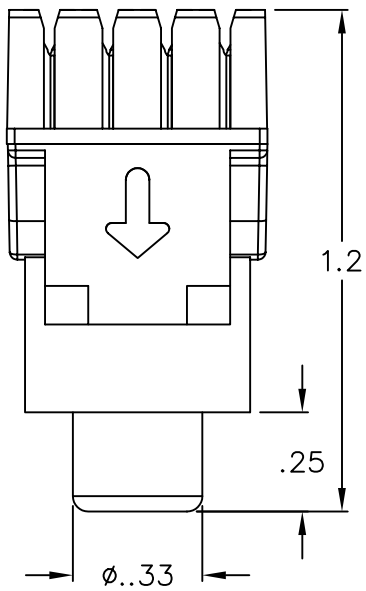

### Package includes:

- A. RCA Female-to-IDC Module, 1 pc
- B. Installation Instructions, 1 sheet

RCA Female-to-IDC Module

### MODULE, RCA IDC

ITEM NO.	IC107Z8GXX
DWG NO.	PS10708G00

REV.	B
------	---

PAGE NO.	1
----------	---

CUSTOMER CARE / TECHNICAL SUPPORT \* CSR@ICC.COM / 888-ASK-4-ICC (275-4422) \* 14700 Alondra Blvd., La Mirada, CA 90638 www.icc.com