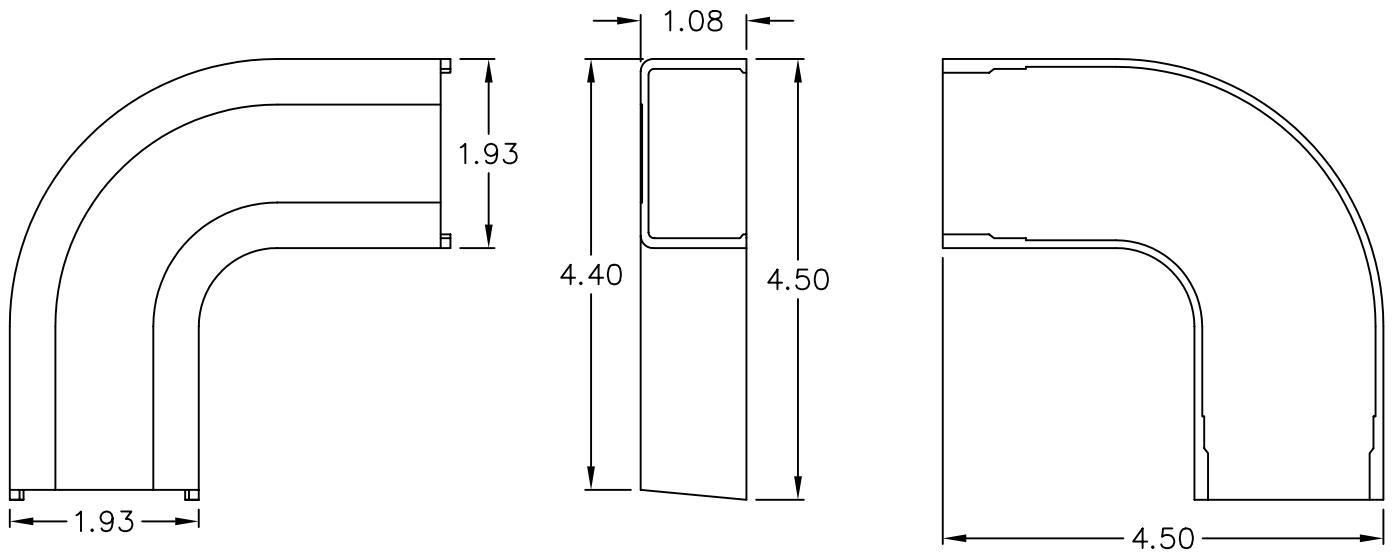

1 3/4" 90° Flat Elbow

PRODUCT SPECIFICATION

Package includes:

A. 1 3/4" Flat Elbow, 10 pcs

Features and Benefits:

- Designed to allow left and right turns
- Accommodates ICRW13SR and ICRW138R 1 3/4"W x 1"H raceway sections
- Available in ivory and white

FLAT ELBOW, 1 3/4", 10 PK		 <i>PremiumProducts</i> <i>ProvenPerformance</i> <i>CompetitivePrices</i>	
ITEM NO.	ICRW13EOXX		REV. A
DWG NO.	PSRW13EO00		PAGE NO. 1

CUSTOMER CARE / TECHNICAL SUPPORT * CSR@ICC.COM / 888-ASK-4-ICC (275-4422) * 14700 Alondra Blvd., La Mirada, CA 90638 * www.icc.com

NOTE: UNLESS OTHERWISE SPECIFIED

1. MATERIAL: HIGH IMPACT STYRENE
2. COLOR: XX: IV-IVORY & WH-WHITE

FLAT ELBOW, 1 3/4", 10 PK		 <i>PremiumProducts</i> <i>ProvenPerformance</i> <i>CompetitivePrices</i>	
ITEM NO.	ICRW13EOXX		REV. A
DWG NO.	PSRW13E000		PAGE NO. 2