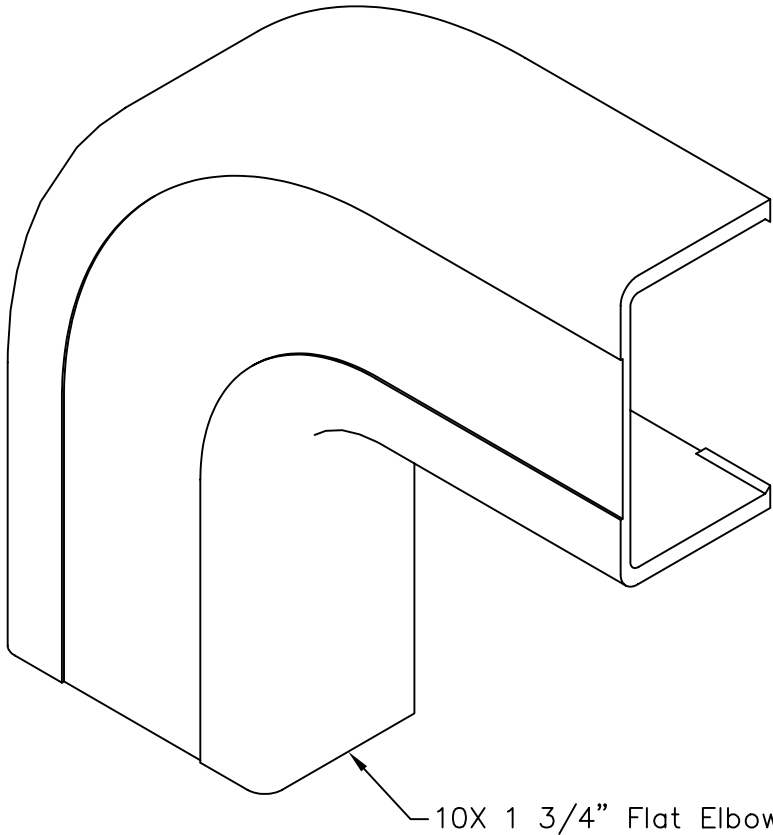

1 3/4" 90° Flat Elbow

PRODUCT SPECIFICATION

Package includes:

A. 1 3/4" Flat Elbow, 10 pcs

Features and Benefits:

- Designed to allow left and right turns
- Accommodates ICRW13SR and ICRW138R 1 3/4"W x 1"H raceway sections
- Available in ivory and white

FLAT ELBOW, 1 3/4", 10 PK		 <i>PremiumProducts</i> <i>ProvenPerformance</i> <i>CompetitivePrices</i>	
ITEM NO.	ICRW13EOXX		REV. A
DWG NO.	PSRW13EO00		PAGE NO. 1

CUSTOMER CARE / TECHNICAL SUPPORT * CSR@ICC.COM / 888-ASK-4-ICC (275-4422) * 14700 Alondra Blvd., La Mirada, CA 90638 * www.icc.com

NOTE: UNLESS OTHERWISE SPECIFIED

1. MATERIAL: HIGH IMPACT STYRENE
2. COLOR: XX: IV-IVORY & WH-WHITE

FLAT ELBOW, 1 3/4", 10 PK		 <i>PremiumProducts</i> <i>ProvenPerformance</i> <i>CompetitivePrices</i>	
ITEM NO.	ICRW13EOXX		REV. A
DWG NO.	PSRW13E000		PAGE NO. 2