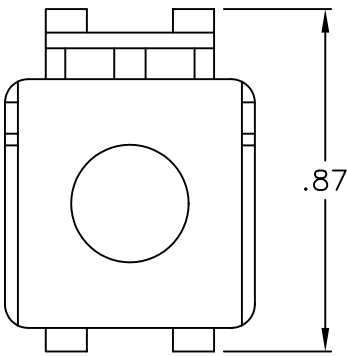

### MODULE, CABLE FEEDTHROUGH, 10 PK

ITEM NO. IC107BN2XX

REV. B

DWG NO. PS107BN200

PAGE NO. 1

CUSTOMER CARE / TECHNICAL SUPPORT \* CSR@ICC.COM / 888-ASK-4-ICC (275-4422) \* 14700 Alondra Blvd., La Mirada, CA 90638 \* www.icc.com

**NOTE: UNLESS OTHERWISE SPECIFIED**

- 1. MATERIAL: ABS, UL 94V-0
- 2. COLOR: XX: AL-ALMOND, GY-GRAY, IV-IVORY, & WH-WHITE

UL US FILE NO. 125268

<b>MODULE, CABLE FEEDTHROUGH, 10 PK</b>			
ITEM NO.	IC107BN2XX		REV. B
DWG NO.	PS107BN200		PAGE NO. 2