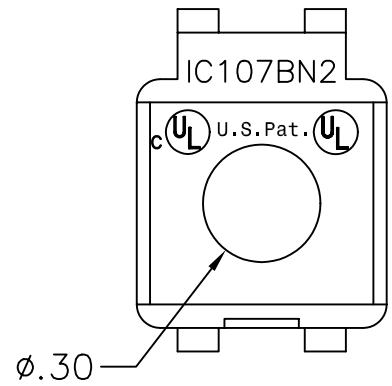

### MODULE, CABLE FEEDTHROUGH, 10 PK

ITEM NO. IC107BN2XX

REV. B

DWG NO. PS107BN200

PAGE NO. 1

CUSTOMER CARE / TECHNICAL SUPPORT \* CSR@ICC.COM / 888-ASK-4-ICC (275-4422) \* 14700 Alondra Blvd., La Mirada, CA 90638 \* www.icc.com

**NOTE: UNLESS OTHERWISE SPECIFIED**

- 1. MATERIAL: ABS, UL 94V-0
- 2. COLOR: XX: AL-ALMOND, GY-GRAY, IV-IVORY, & WH-WHITE

UL US FILE NO. 125268

<b>MODULE, CABLE FEEDTHROUGH, 10 PK</b>			
ITEM NO.	IC107BN2XX		REV. B
DWG NO.	PS107BN200		PAGE NO. 2