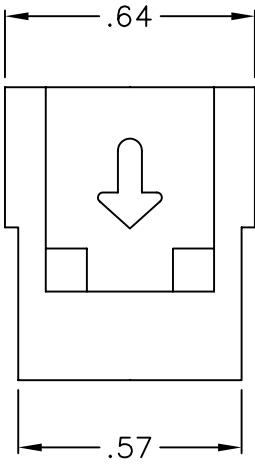

### MODULE, CABLE FEEDTHROUGH, 10 PK

ITEM NO. IC107BN2XX

REV. B

DWG NO. PS107BN200

PAGE NO. 1

CUSTOMER CARE / TECHNICAL SUPPORT \* CSR@ICC.COM / 888-ASK-4-ICC (275-4422) \* 14700 Alondra Blvd., La Mirada, CA 90638 \* www.icc.com

**NOTE: UNLESS OTHERWISE SPECIFIED**

- 1. MATERIAL: ABS, UL 94V-0
- 2. COLOR: XX: AL-ALMOND, GY-GRAY, IV-IVORY, & WH-WHITE

UL US FILE NO. 125268

<b>MODULE, CABLE FEEDTHROUGH, 10 PK</b>			
ITEM NO.	IC107BN2XX		REV. B
DWG NO.	PS107BN200		PAGE NO. 2