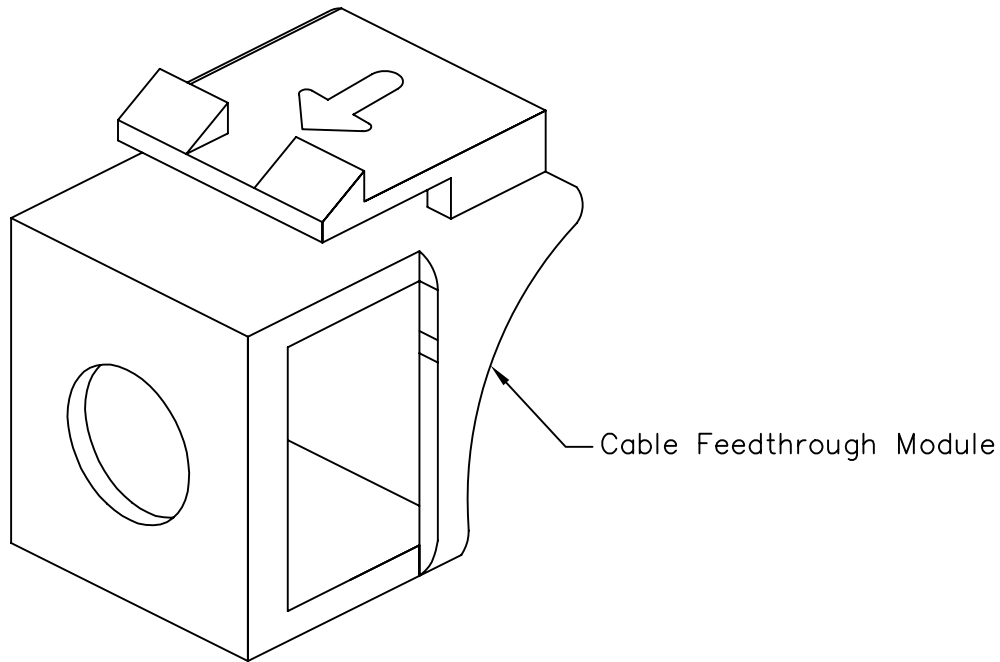

# Blank Cable Feedthrough Module

### Package includes:

A. Cable Feedthrough Module, 10 pcs

### Features and Benefits:

- Allows coax cable to pass cleanly through the faceplate
- Compatible with all IC107 faceplates, inserts, surface mount boxes, and blank patch panels
- Compatible with all IC108 furniture faceplates, bezels, and surface mount boxes
- Available in almond, gray, ivory, and white
- UL listed