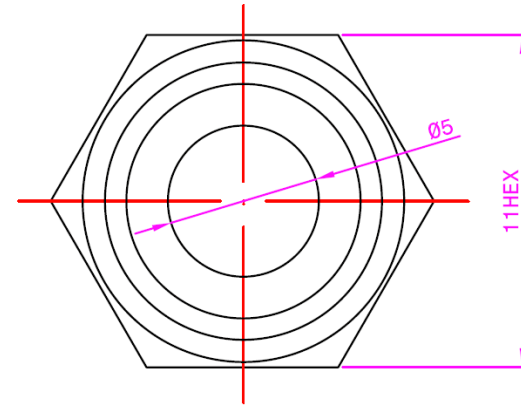

### Materials Specifications

No	Qty	Desc	Material	Notes
1	1	Nut	Zinc-Diecast	Nickel/Gold Plated
2	1	Sleeve	Zinc-Diecast	Nickel/Gold Plated

	SCALE	4:1	UNITS	mm
--	-------	-----	-------	----

F Plug Twist-On For RG6