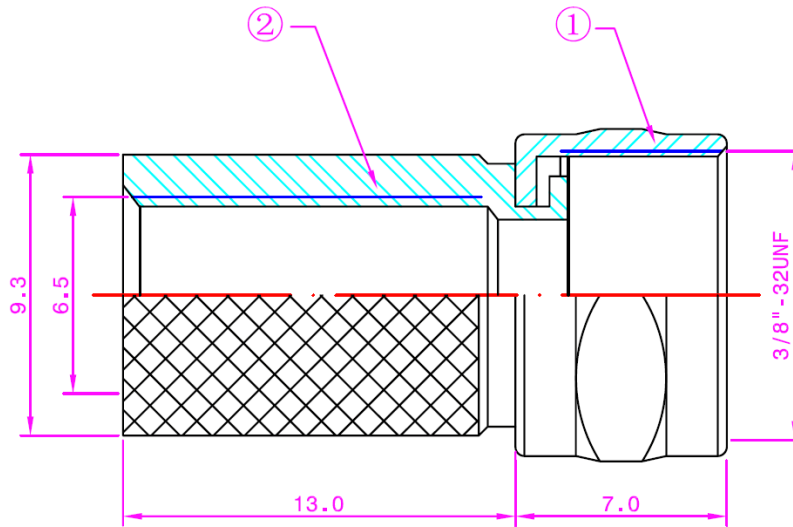

### Materials Specifications

No	Qty	Desc	Material	Notes
1	1	Nut	Zinc-Diecast	Nickel/Gold Plated
2	1	Sleeve	Zinc-Diecast	Nickel/Gold Plated

	SCALE	4:1	UNITS	mm
--	-------	-----	-------	----

F Plug Twist-On For RG6