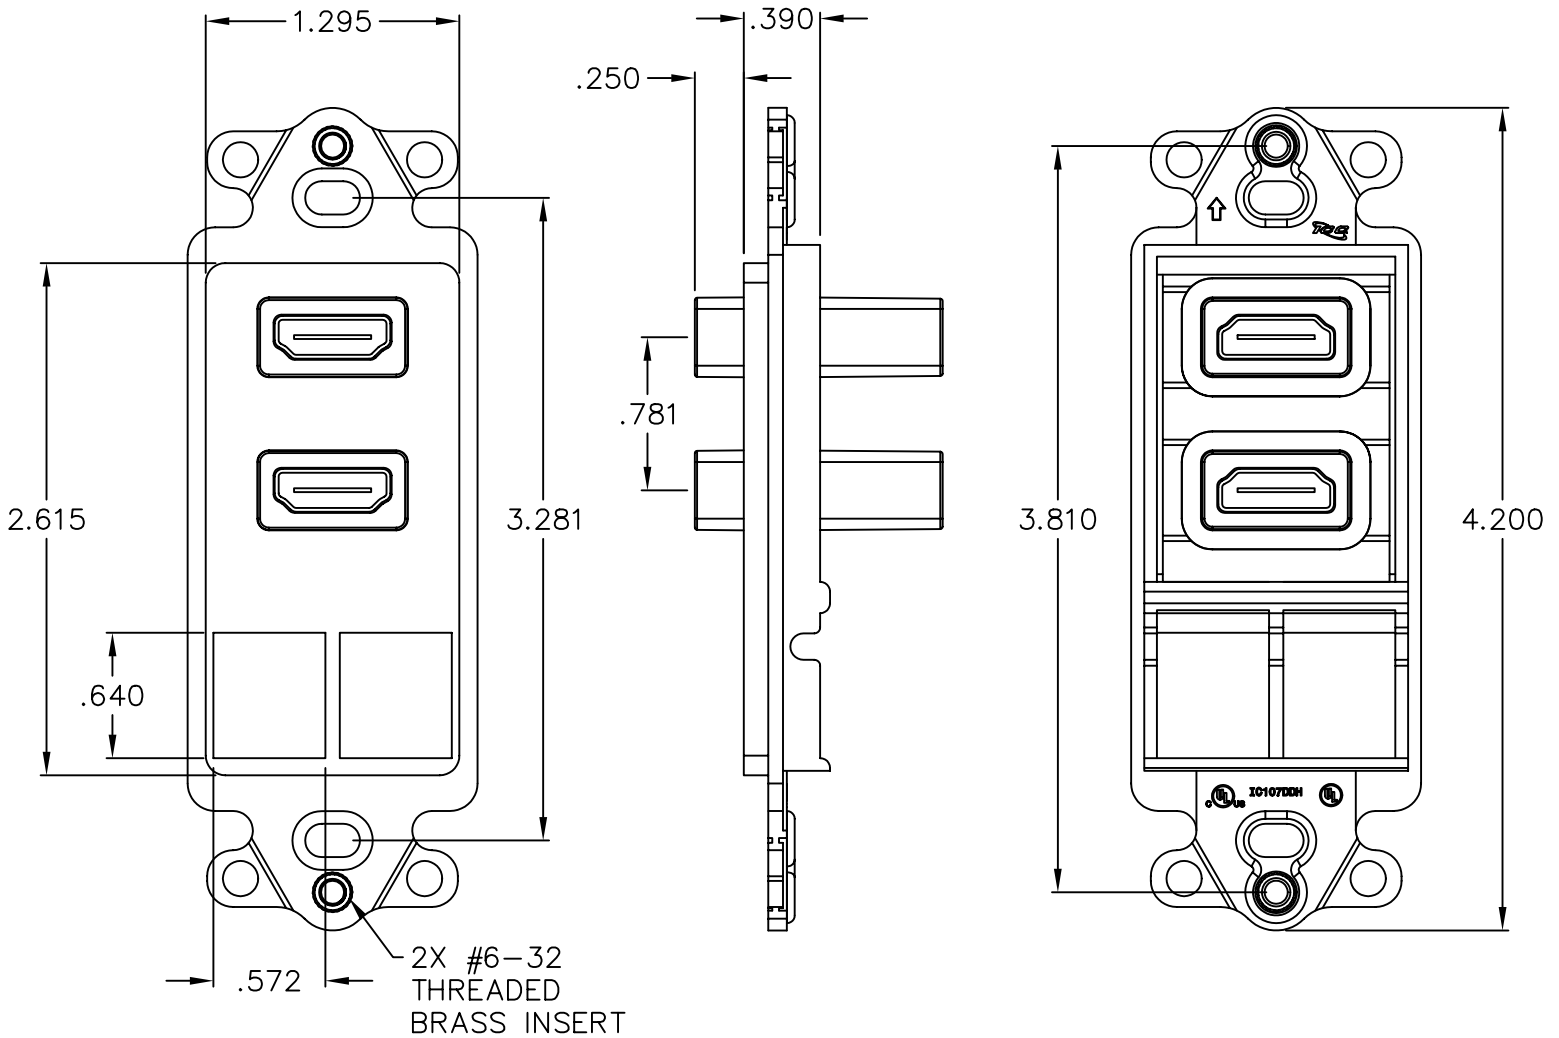

### Package includes:

- A. Dual HDMI, 2-Port Decorex Insert, 1 pc
- B. Blank Module, 2 pcs

- C. #6-32 x 3/4" Pan Head Machine Screw, 2 pcs

### Features and Benefits:

- Designed to distribute high quality video, audio and other communication needs with contemporary styling for commercial or residential applications
- HDMI (High Definition Multimedia Interface) connectors are ideal for high-definition video and audio devices
- Fits standard NEMA electrical boxes
- Rugged and durable construction
- Designed for a consistent look with standard decorator style faceplates
- Compatible with all IC107 Decorex faceplates
- Accommodates a wide variety of easy to snap-in modules, providing configuration flexibility
- Compatible with all IC107 HD modules
- Housing available in almond, black, ivory, and white

### INSERT, DECOREX, DUAL HDMI, 2-PORT

ITEM NO.	IC107DDHXX
DWG NO.	PS107DDH00

REV.	C
PAGE NO.	1

CUSTOMER CARE / TECHNICAL SUPPORT \* CSR@ICC.COM / 888-ASK-4-ICC (275-4422) \* 14700 Alondra Blvd., La Mirada, CA 90638 \* www.icc.com