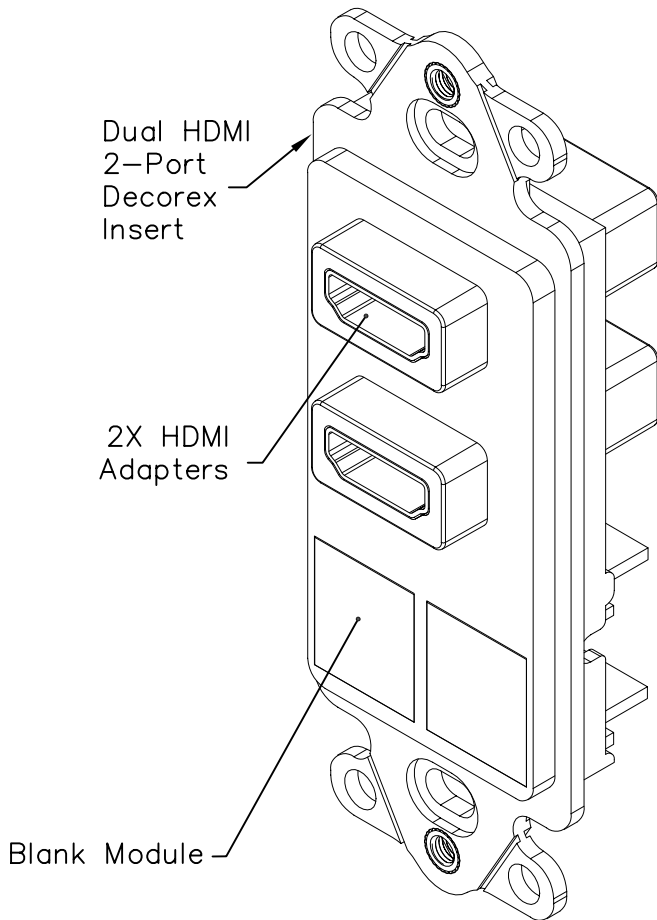

# Dual HDMI with 2-Port Decorex Insert

### Package includes:

- A. Dual HDMI, 2-Port Decorex Insert, 1 pc
- B. Blank Module, 2 pcs

- C. #6-32 x 3/4" Pan Head Machine Screw, 2 pcs

### Features and Benefits:

- Designed to distribute high quality video, audio and other communication needs with contemporary styling for commercial or residential applications
- HDMI (High Definition Multimedia Interface) connectors are ideal for high-definition video and audio devices
- Fits standard NEMA electrical boxes
- Rugged and durable construction
- Designed for a consistent look with standard decorator style faceplates
- Compatible with all IC107 Decorex faceplates
- Accommodates a wide variety of easy to snap-in modules, providing configuration flexibility
- Compatible with all IC107 HD modules
- Housing available in almond, black, ivory, and white