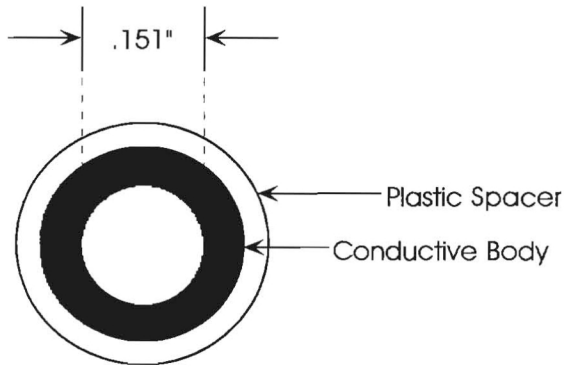

# 30-444, 30-445 Insulated Banana Jack

Exploded Side View

Front View

<b>Show Me</b> CABLES <small>cables &amp; connectors since 1995</small>		
Title 30-444 BLACK.PIC		Drawn By: Wes Black
Size A	Document Number	Rev
Date: 2/09/01 Fri		Sheet