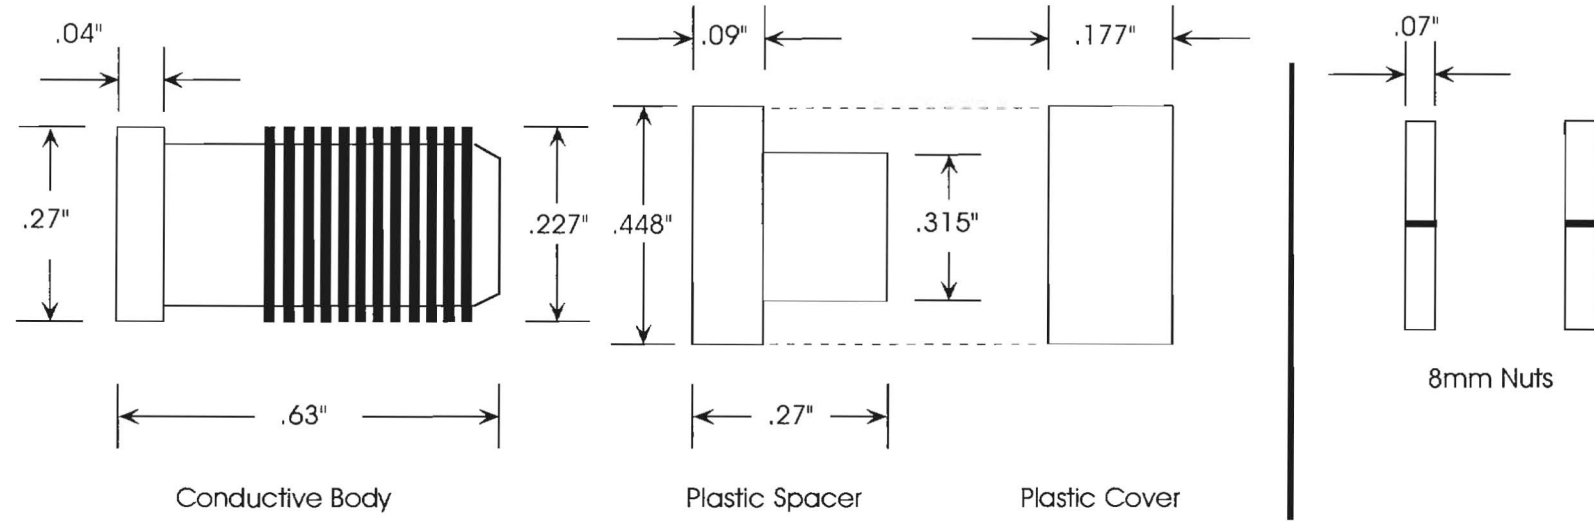

# 30-444, 30-445 Insulated Banana Jack

Exploded Side View

Front View

<b>Show Me</b> CABLES <small>cables &amp; connectors since 1995</small>		
Title 30-444 BLACK.PIC		Drawn By: Wes Black
Size A	Document Number	Rev
Date: 2/09/01 Fri		Sheet