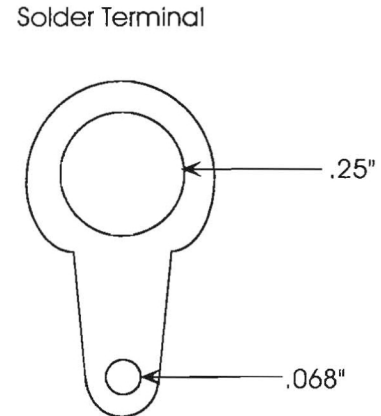

# 30-444, 30-445 Insulated Banana Jack

Exploded Side View

Front View

<b>Show Me</b> CABLES <small>cables &amp; connectors since 1995</small>		
Title 30-444 BLACK.PIC		Drawn By: Wes Black
Size A	Document Number	Rev
Date: 2/09/01 Fri		Sheet