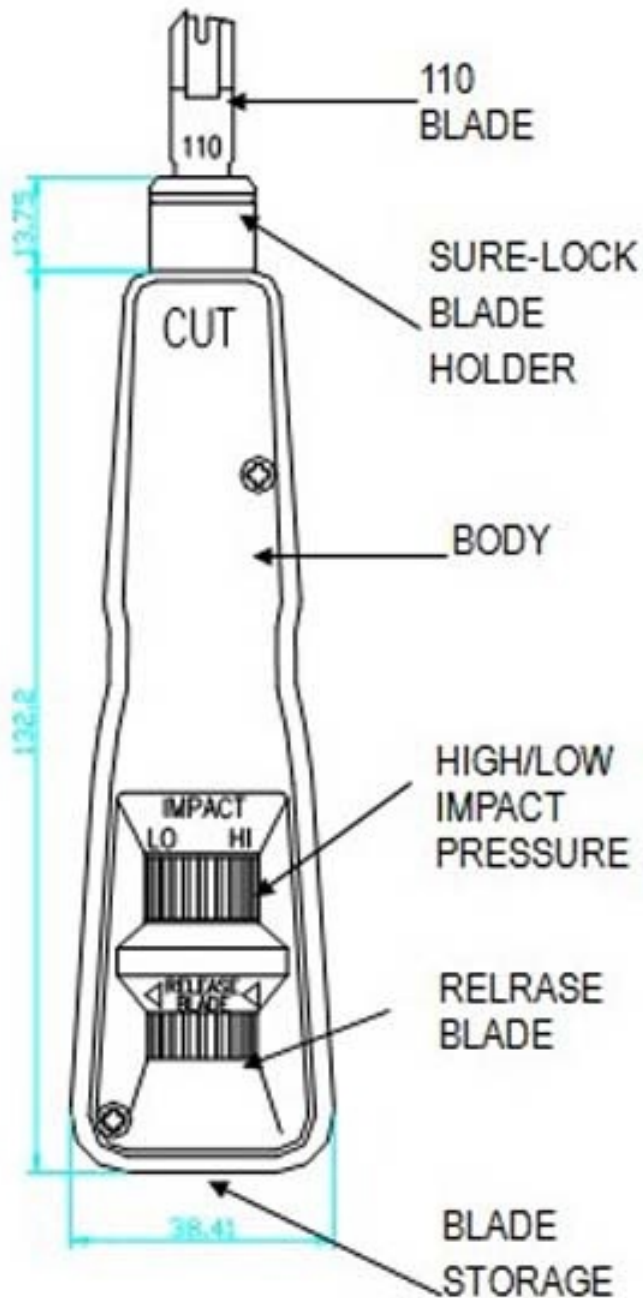

Show Me

CABLES

*Function:

FOR SEATING WIRE INTO TERMINAL BLOCKS
OR CUT OFF WIRE END AFTER TERMINATED.

* **Length:** 6.7" (171+/-3mm)

* **Weight:** 140g

*Material:

Body: ABS RESIN

Blade: CARBON STEEL

*Hardness:

Blade: HRC 45-50

*Finished:

Blade: Black oxide finished.