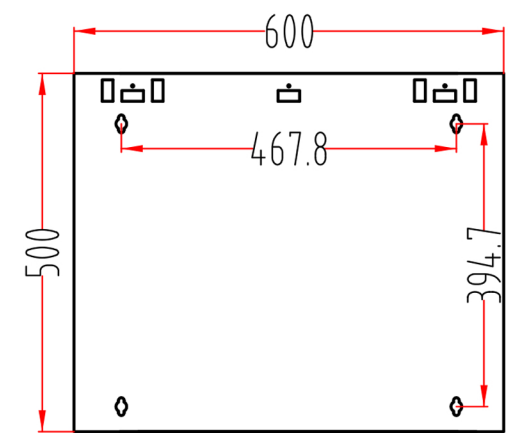

Top

Bottom

Front Door

Side Door

Back Door

Product Photo

www.ecorecables.com  
866-519-9505 | sales@ecorecables.com

Title

ECore DuroRacks Fixed Wall Mount Cabinet-23 Inch Depth- 9RU- Flat Box

Part Number

71-950-009

Notes

1. Unless otherwise specified all dimensions are nominal
2. All specifications are subject to change without notice at any time
3. Dimensions are in millimeters