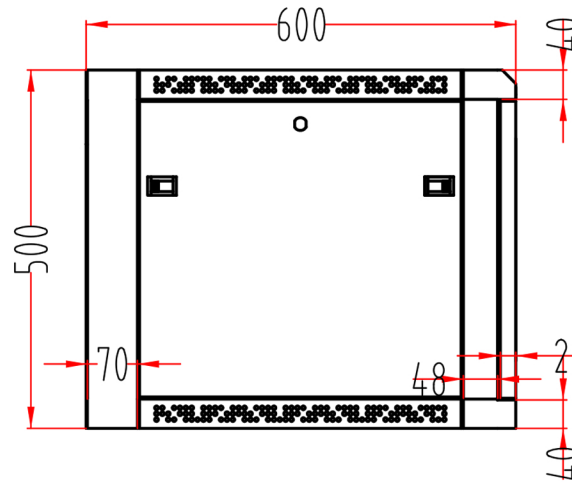

Top

Bottom

Front Door

Side Door

Back Door

Product Photo

www.ecorecables.com  
866-519-9505 | sales@ecorecables.com

Title

ECore DuroRacks Fixed Wall Mount Cabinet-23 Inch Depth- 9RU- Flat Box

Part Number

71-950-009

Notes

1. Unless otherwise specified all dimensions are nominal
2. All specifications are subject to change without notice at any time
3. Dimensions are in millimeters