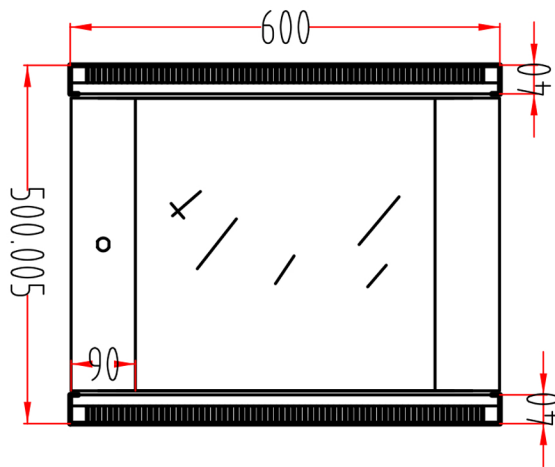

Top

Bottom

Front Door

Side Door

Back Door

Product Photo

www.ecorecables.com  
866-519-9505 | sales@ecorecables.com

Title

ECore DuroRacks Fixed Wall Mount Cabinet-23 Inch Depth- 9RU- Flat Box

Part Number

71-950-009

Notes

1. Unless otherwise specified all dimensions are nominal
2. All specifications are subject to change without notice at any time
3. Dimensions are in millimeters