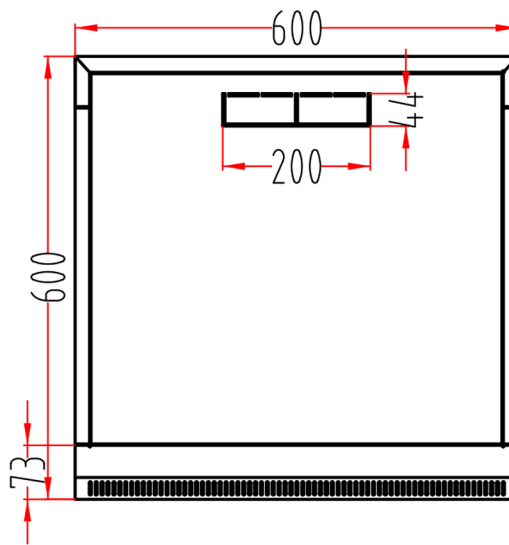

Top

Bottom

Front Door

Side Door

Back Door

Product Photo

www.ecorecables.com  
866-519-9505 | sales@ecorecables.com

Title

ECore DuroRacks Fixed Wall Mount Cabinet-23 Inch Depth- 9RU- Flat Box

Part Number

71-950-009

Notes

1. Unless otherwise specified all dimensions are nominal
2. All specifications are subject to change without notice at any time
3. Dimensions are in millimeters