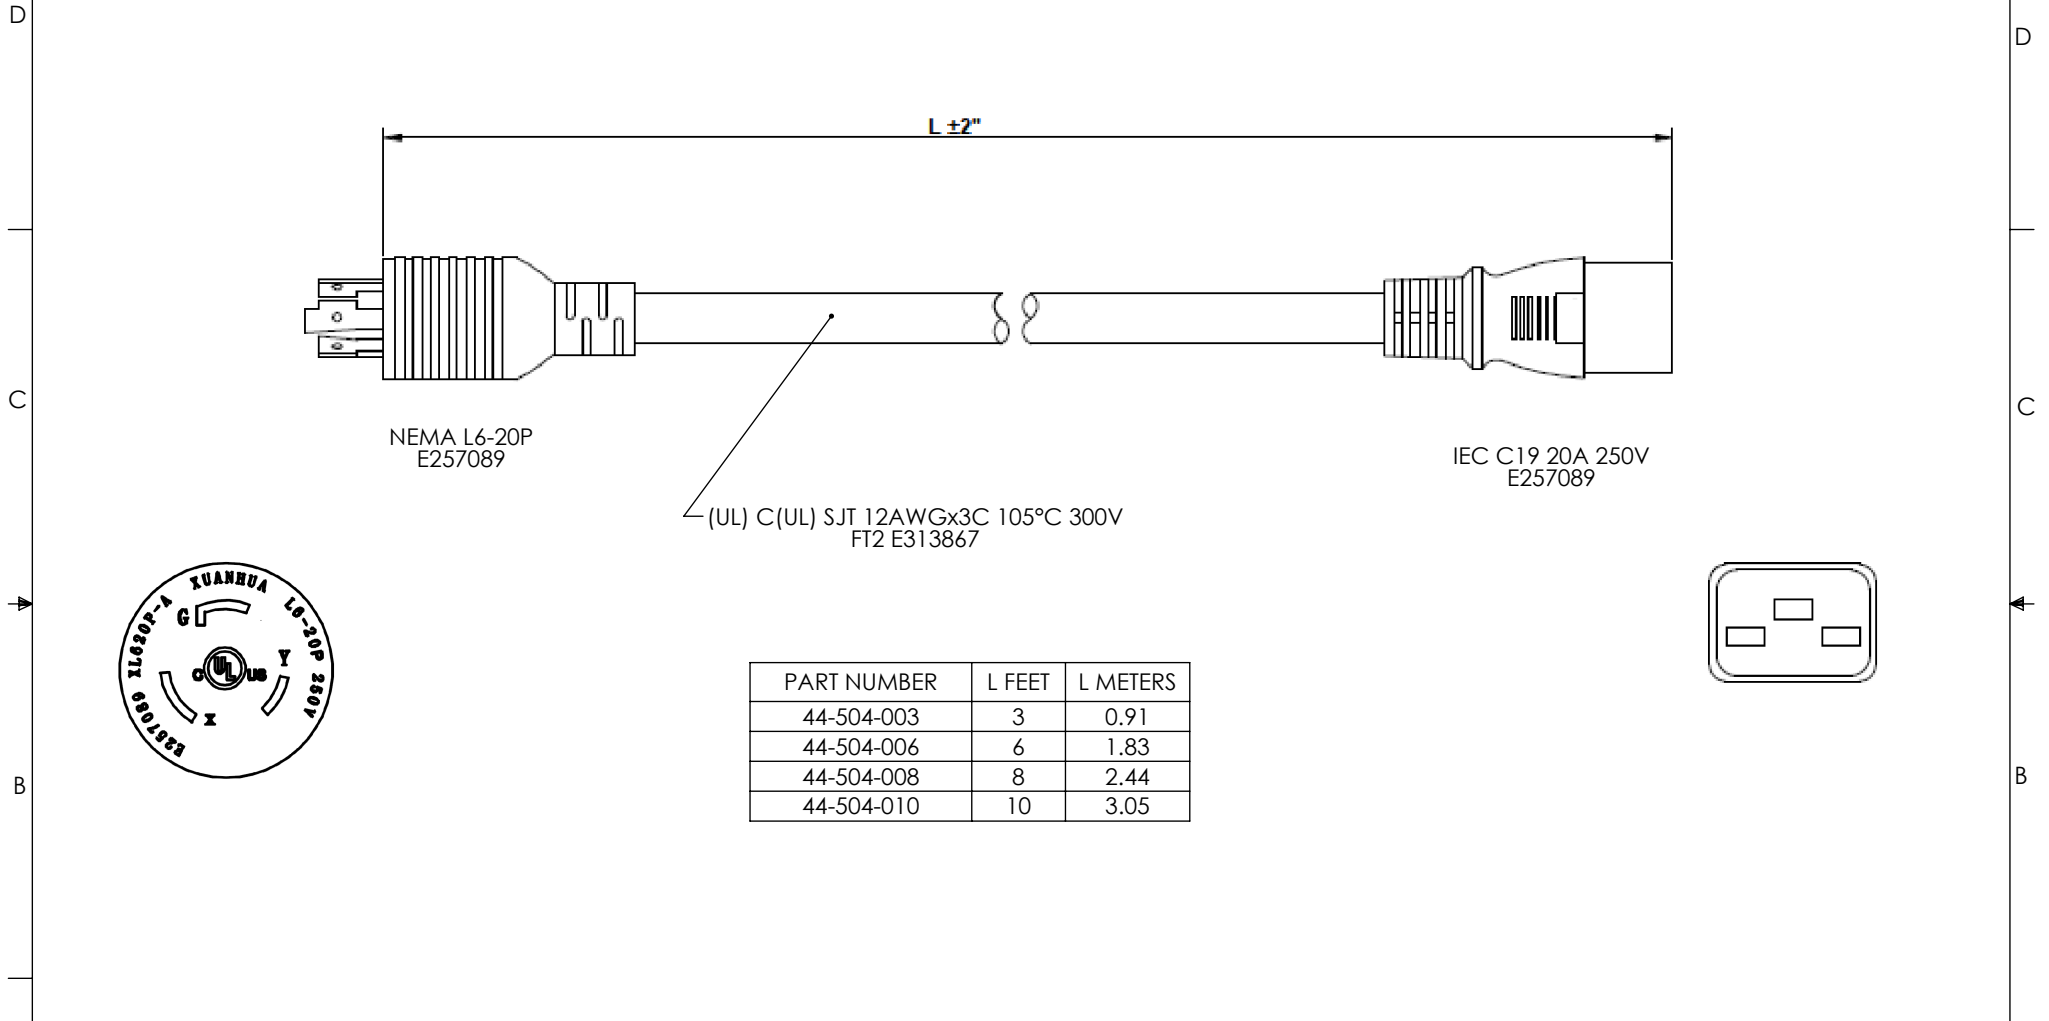

NEMA L6-20P
E257089

IEC C19 20A 250V
E257089

(UL) C(UL) SJT 12AWGx3C 105°C 300V
FT2 E313867

PART NUMBER	L FEET	L METERS
44-504-003	3	0.91
44-504-006	6	1.83
44-504-008	8	2.44
44-504-010	10	3.05

NOTES:

1. APPROVALS: UL, cUL.
2. RATING: 20A/250V.
3. COLOR CODING: BLACK, WHITE, GREEN.
4. CABLE ASSEMBLY SHALL BE INDIVIDUALLY PACKAGED IN ACCORDANCE WITH SPEC. PS-0031.

UNLESS OTHERWISE SPECIFIED, DIMENSIONS ARE IN INCHES [mm] OVERALL CABLE LENGTH TOLERANCE: ≤12 [305] = +1 [25] / -0 >12 [305] ≤60 [1524] = +2 [51] / -0 >60 [1524] ≤120 [3048] = +4 [102] / -0 >120 [3048] ≤300 [7620] = +6 [152] / -0 >300 [7620] = +5% / -0 ALL OTHER DIMENSIONAL TOLERANCES: .X = ± .2 [5] FRACTIONS ± 1/32 .XX = ± .02 [.5] ANGLES ± 1° .XXX = ± .005 [.13]	APPROVALS DRAWN BY DZINN	DATE 10/13/2020	 115 Chesterfield Industrial Blvd., Chesterfield, MO 63005 Phone: 1.888.519.9505 Fax: 1.888.519.9515
	CHECKED BY DFRISIELLO	DATE 10/13/2020	
THIRD-ANGLE PROJECTION 	APPROVED BY MBLACKWOOD	DATE 10/13/2020	PRODUCT DESCRIPTION Nema L6-20P to C19 Power Cord, 20A, 250V
CONFIGURATION DETAILS OF UNDIMENSIONED FEATURES MAY VARY		COLOR VARIATIONS MAY OCCUR	SCALE: NONE CAD FILE: 44-504-XXX.SLDDRW SHEET 1 OF 1
SIZE A		CAGE CODE 3SVT8	ITEM NO. 44-504-XXX