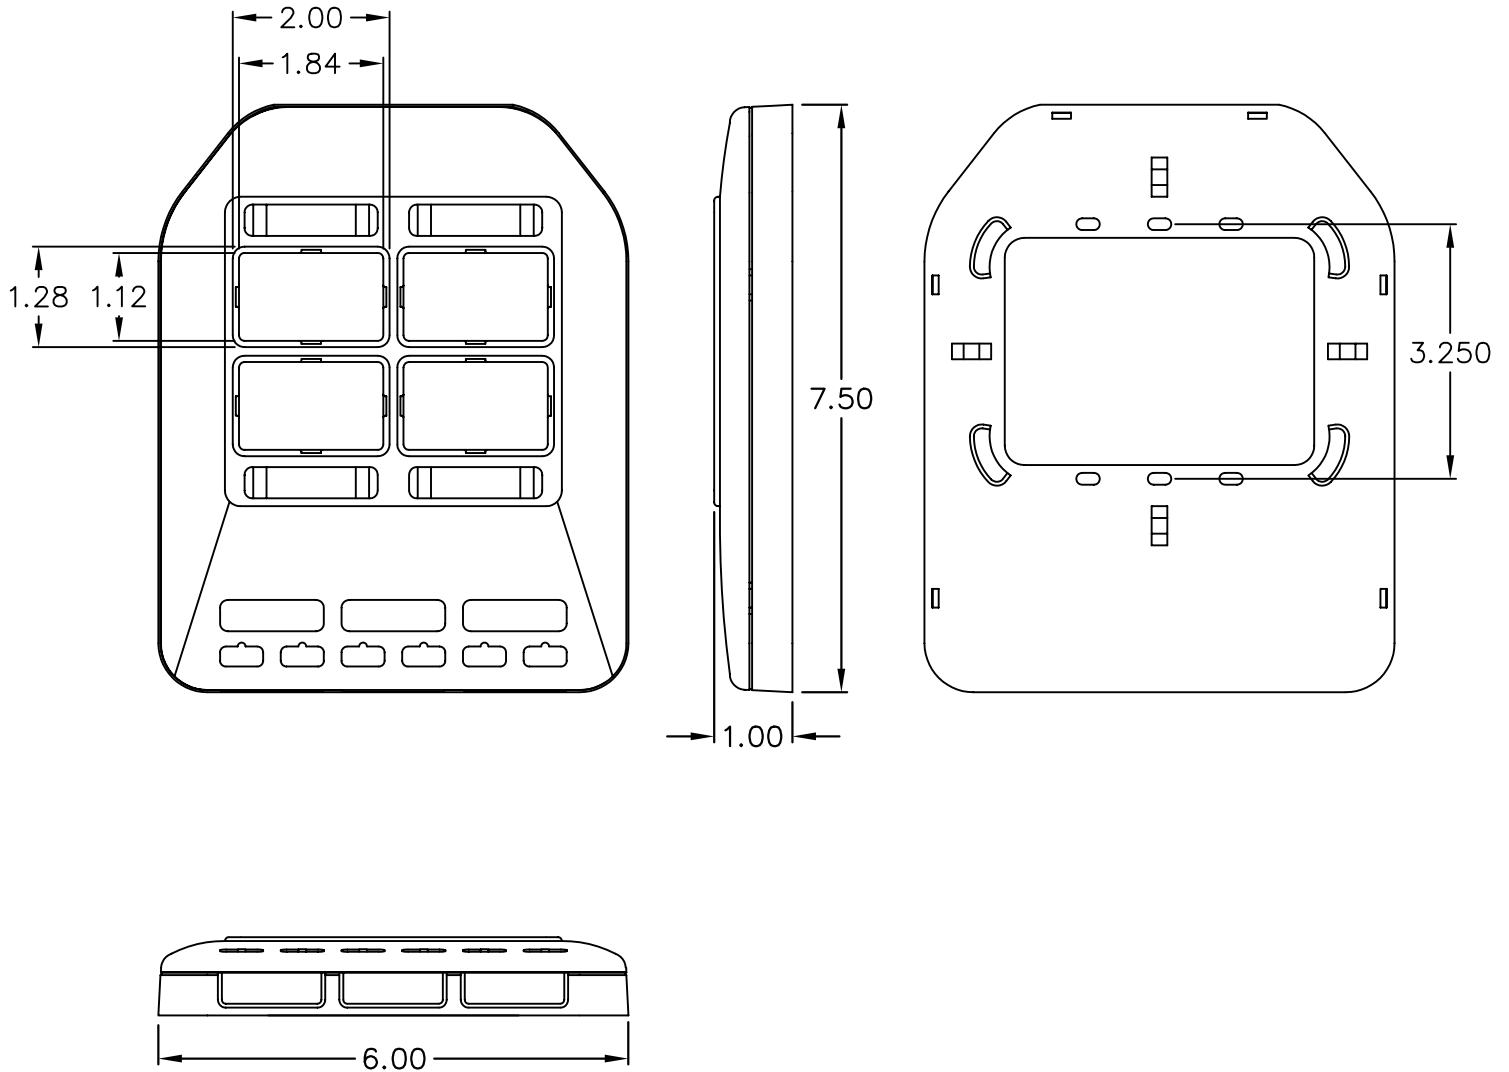

### Features and Benefits:

- Consolidates multiple fiber and copper inputs and distributes them to multiple workstations
- Configured to fit all standard NEMA single gang electrical boxes
- 4 front and 3 bottom openings distribute up to 28 fiber connections to as many as 14 users
- Front loading bezels provide quick access to the system without disrupting other internal connections
- True modular multimedia system accepts fiber, copper, and coax
- Integrated internal routing posts and cable management system with evenly spaced cable tie anchor points
- Rear cable entry for clean external appearance
- Rugged and durable construction
- Easy station identification with use of enclosed labels protected by clear plastic covers
- Easy system administration with use of enclosed icons
- Accepts all IC108 bezels and ICFOB fiber optic adapter bezels
- Available in gray, ivory, and white
- UL listed

### MULTI-MEDIA OUTLET, 2-GANG

PremiumProducts  
ProvenPerformance  
CompetitivePrices

ITEM NO. IC108WBDXX

REV. A

DWG NO. PS108WBD00

PAGE NO. 1

CUSTOMER CARE / TECHNICAL SUPPORT \* CSR@ICC.COM / 888-ASK-4-ICC (275-4422) \* 14700 Alondra Blvd., La Mirada, CA 90638 \* www.icc.com