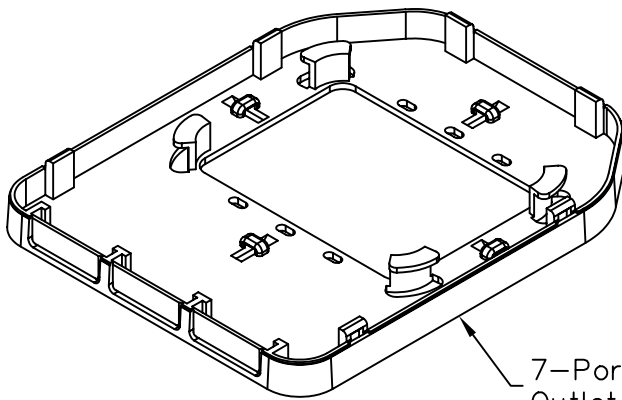

# 7-Port Double Gang Multi-Media Outlet

## PRODUCT SPECIFICATION

7-Port Multi-Media Outlet Cover

7-Port Multi-Media Outlet Base

### Package includes:

- A. 7-Port Multi-Media Outlet Cover, 1 pc
- B. 7-Port Multi-Media Outlet Base, 1 pc
- C.  /  Icon, 6 pcs
- D. ICC Label Cover, 4 pcs
- E. Clear Label Cover, 4 pcs
- F. Paper Label, 4 pcs
- G. 4" Cable Tie, 4 pcs
- H. #6-32 x 3/4" Pan Head Machine Screw, 4 pcs