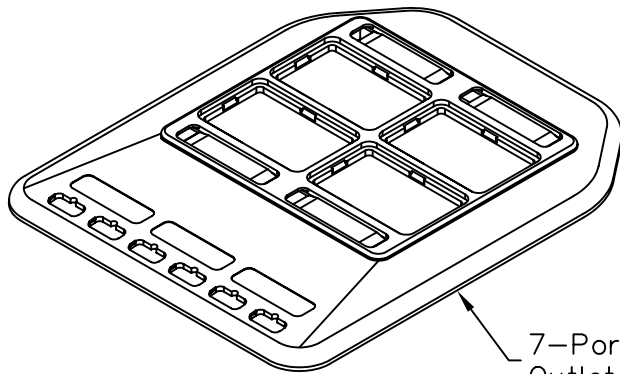

# 7-Port Double Gang Multi-Media Outlet

## PRODUCT SPECIFICATION

7-Port Multi-Media Outlet Cover

7-Port Multi-Media Outlet Base

### Package includes:

- A. 7-Port Multi-Media Outlet Cover, 1 pc
- B. 7-Port Multi-Media Outlet Base, 1 pc
- C.  /  Icon, 6 pcs
- D. ICC Label Cover, 4 pcs
- E. Clear Label Cover, 4 pcs
- F. Paper Label, 4 pcs
- G. 4" Cable Tie, 4 pcs
- H. #6-32 x 3/4" Pan Head Machine Screw, 4 pcs

### Features and Benefits:

- Consolidates multiple fiber and copper inputs and distributes them to multiple workstations
- Configured to fit all standard NEMA single gang electrical boxes
- 4 front and 3 bottom openings distribute up to 28 fiber connections to as many as 14 users
- Front loading bezels provide quick access to the system without disrupting other internal connections
- True modular multimedia system accepts fiber, copper, and coax
- Integrated internal routing posts and cable management system with evenly spaced cable tie anchor points
- Rear cable entry for clean external appearance
- Rugged and durable construction
- Easy station identification with use of enclosed labels protected by clear plastic covers
- Easy system administration with use of enclosed icons
- Accepts all IC108 bezels and ICFOB fiber optic adapter bezels
- Available in gray, ivory, and white
- UL listed