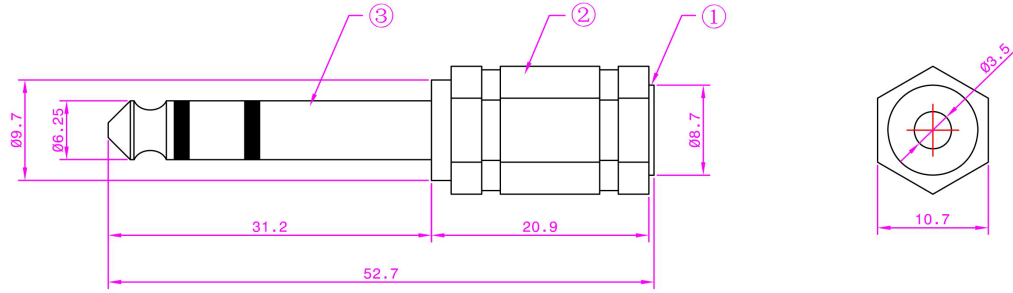

### Materials Specifications

No	Qty	Desc	Material	Notes
1	1	Jack	Brass	Nickel Plated
2	1	Shell	PVC	Black
3	1	Plug	Brass	Nickel Plated

SCALE

2:1

UNITS

mm

3.5mm St-Jack to 1/4"  
St-Plug